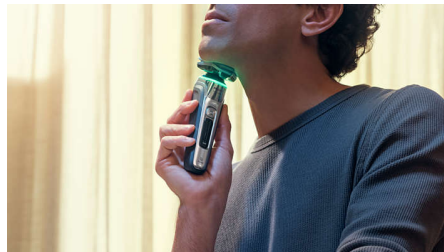

Pressure Guard sensor

Using the right pressure is key for closeness and skin protection. Advanced sensors in the shaver read the pressure you apply, and the innovative light signal shows when you are pressing too hard or too little. For a personalised shave that is just right for you.

360 D Flexing heads

Designed to follow the contours of your face and even the neck, this Philips electric shaver has fully flexible heads that turn 360 for a thorough and comfortable shave.

Protective SkinGlide coating

A protective coating lies between the shaver heads and your skin. Made of up to 250,000 micro-tech beads per square centimetre, the coating improves gliding by 30%*** to minimise irritation.

Power Adapt sensor

The electric shaver has an intelligent facial-hair sensing technology that reads hair density 500 times per second. The Power Adapt Sensor auto-adapts the cutting power for an effortless and gentle shave.