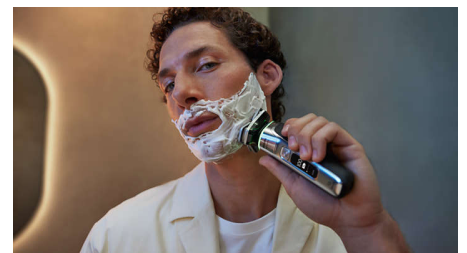

Personalisation via app

Perfect your shave by pairing your shaver with the Philips Shaving App****. Shave by shave, track the progress of your skin, personalise your shave and master your technique for a shave that's as close as it is kind to skin.

Cable-free Quick Clean Pod

The powerful cleaning pod thoroughly cleans and lubricates your shaver in just 1 minute, keeping it performing at its best for longer. The pod is 10x more effective than cleaning with water*****. It is the world's smallest cleaning pod, so you can store it easily and use it anywhere.

Wet and Dry

Adapt your shaving routine to your needs. With Wet and Dry, you can go for a comfortable dry shave or a refreshing wet shave. You can shave with gel or foam, even under the shower.

Specifications