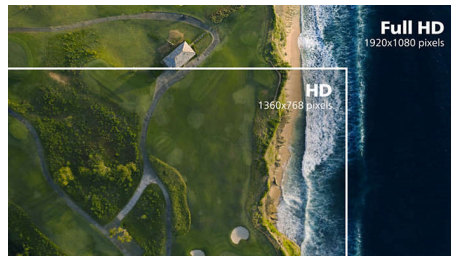

16:9 Full HD display

Picture quality matters. Regular displays deliver quality, but you expect more. This display features enhanced Full HD 1920 x 1080 resolution. With Full HD for crisp detail paired with high brightness, incredible contrast and realistic colours, expect a true-to-life picture.

27E1N1300AE/00