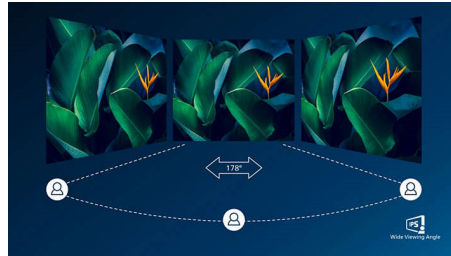

## 1 ms MPRT fast response

MPRT (motion picture response time) is a more intuitive way to describe response time, which directly refers to the duration between seeing blurry noise and clean, crisp images. The Philips gaming monitor with 1 ms MPRT effectively eliminates smearing and motion blur and delivers sharper and more precise visuals to enhance your gaming experience. The best choice for playing thrilling and twitch-sensitive games.

## IPS technology

IPS displays use an advanced technology that gives you extra-wide viewing angles of 178/178 degrees, making it possible to view the display from almost any angle. Unlike standard TN panels, IPS displays give you remarkably crisp images with vivid colours, making them ideal not only for Photos, movies and web browsing, but also for professional applications that demand colour accuracy and consistent brightness at all times.