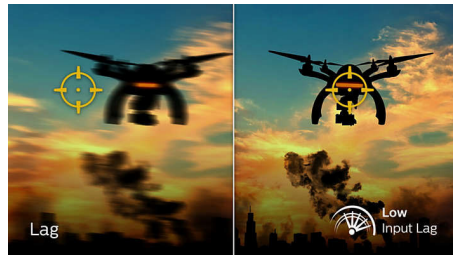

Low Input Lag

Input lag is the amount of time that elapses between performing an action with connected devices and seeing the result on screen. Low input lag reduces the time delay between entering a command from your devices to monitor, greatly improve on playing twitch-sensitive video games, particularly important to whom plays fast-paced, competitive games.