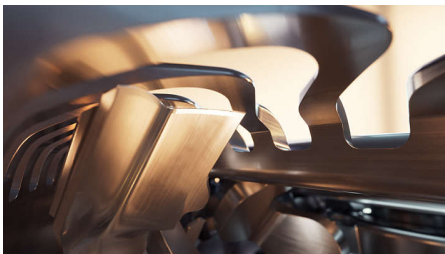

Dual SteelPrecision blades

Philips rotary shavers are specifically designed to match your natural hair growth, capturing all of the hairs growing in any direction thanks to 360 degree rotating blades. With up to 150,000 cutting actions per minute, the Dual SteelPrecision blades cut more hair per stroke**