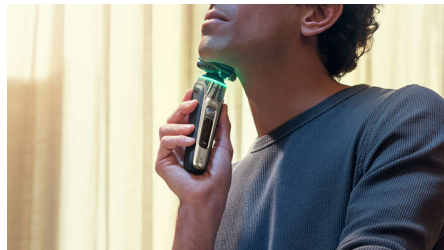

Pressure Guard sensor

Using the right pressure is key for closeness and skin protection. Advanced sensors in the shaver read the pressure you apply, and the innovative light signal shows when you are pressing too hard or too little. For a personalised shave that is just right for you.

360 D Flexing heads

Designed to follow the contours of your face and even the neck, this Philips electric shaver has fully flexible heads that turn 360 degrees for a thorough and comfortable shave.

Protective SkinGlide coating

A protective coating lies between the shaver heads and your skin. Made of up to 250,000 micro-tech beads per square centimetre, the coating improves gliding by 30%*** to minimise irritation.

Power Adapt sensor

The electric shaver has intelligent facial-hair sensing technology that reads hair density 500 times per second. The Power Adapt Sensor auto-adapts the cutting power for an effortless and gentle shave.