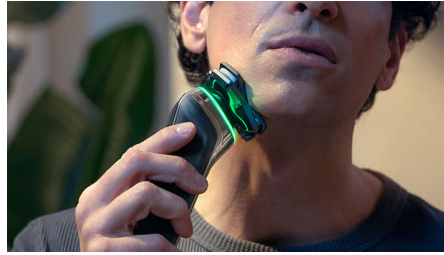

Highlights

Lift & Cut System

Our patented, unique Lift & Cut rotary technology lifts the hair gently out of its root before cutting it precisely at skin level close (up to 0.00 mm to the skin) without the blades even touching your skin.

Dual SteelPrecision blades

Philips rotary shavers are specifically designed to match your natural hair growth, capturing all of the hairs growing in any direction thanks to 360 degree rotating blades. With up to 150,000 cutting actions per minute, the Dual SteelPrecision blades cut more hair per stroke**

Pressure Guard sensor

Using the right pressure is key for closeness and skin protection. Advanced sensors in the shaver read the pressure you apply, and the innovative light signal shows when you are pressing too hard or too little. For a personalised shave that is just right for you.

360 D Flexing heads

Designed to follow the contours of your face and even the neck, this Philips electric shaver has fully flexible heads that turn 360 degrees for a thorough and comfortable shave.

Protective SkinGlide coating