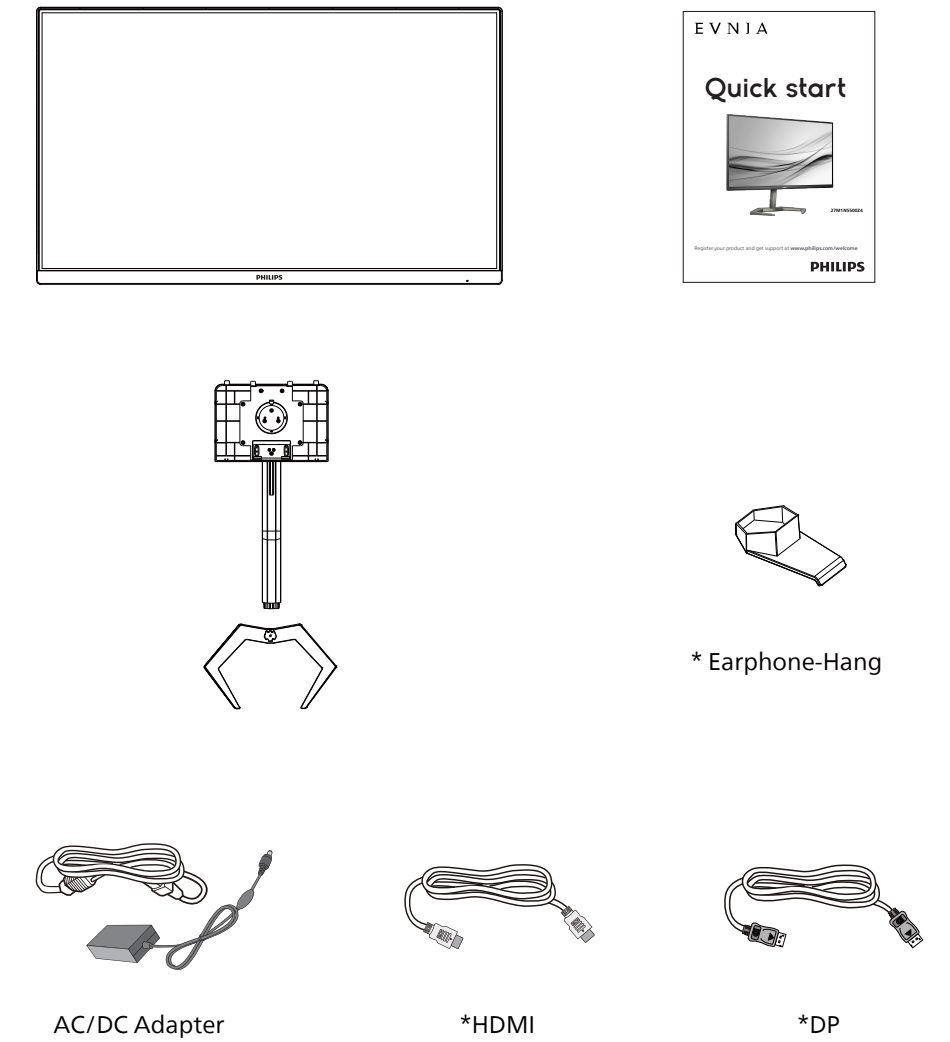

4

Register your product and get support at www.philips.com/support

Version: 27M1N5500ZQ1T
2022 © TOP Victory Investments Ltd. All rights reserved.

Specifications are subject to change without notice.

HDMI®
The terms HDMI, HDMI High-Definition Multimedia Interface, HDMI Trade Dress and the HDMI Logos are trademarks or registered trademarks of HDMI Licensing Administrator, Inc.

www.evnia.philips

EVNIA

Quick start

27M1N5500Z4

Register your product and get support at www.philips.com/welcome

PHILIPS

Contents

*Different according to region
Display design may differ from that illustrated

1

▲ CAUTION: Place the monitor face down on a smooth surface. Pay attention not to scratch or damage the screen.

2

Earphone-Hang

3