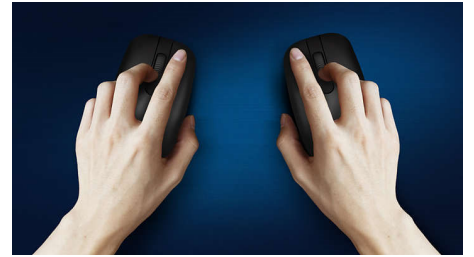

- Ambidextrous shape feels good in right or left hand
- Comfortable ergonomic mouse design feels great
- High-definition optical tracking for smooth control

Advanced technology for ultimate performance

- Up to 1,600 DPI

Silent design

- Reduced click sound, for a quiet and comfortable experience

PHILIPS

Wireless mouse
2.4 GHz Wireless Silent design, Intelligent power saving

SPK7307BL/01

Highlights

Smooth optical tracking

High-definition optical tracking for smooth control

Reduced click sound

Reduced click sound, for a quiet and comfortable experience

Ambidextrous mouse design

Ambidextrous shape feels good in right or left hand

Comfortable ergonomic design

Comfortable ergonomic mouse design feels great

2.4 G wireless connection

Keep the computer wires at bay. For any keyboard/mouse equipped with this feature, you can connect the accessory to any PC via a speedy 2.4 Hz wireless connection. The simple setup process, along with the accessory's sleek design, is sure to leave your workspace looking clean and wire-free.