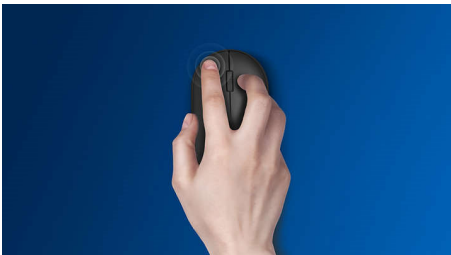

Buttons last millions of click

Buttons last millions of clicks for durability