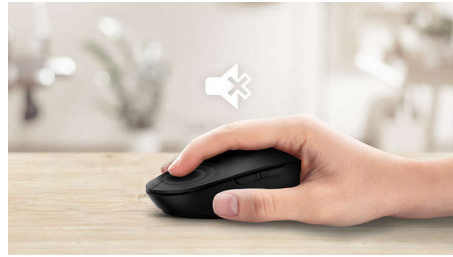

- Ambidextrous shape feels good in right or left hand
- Comfortable ergonomic mouse design feels great
- High-definition optical tracking for smooth control

Advanced technology for ultimate performance

- Up to 1,600 DPI

Silent design

- Reduced click sound, for a quiet and comfortable experience

PHILIPS

Wireless mouse
2.4 GHz Wireless Silent design, Intelligent power saving

SPK7307BL/01

Highlights

Smooth optical tracking

High-definition optical tracking for smooth control

Reduced click sound

Reduced click sound, for a quiet and comfortable experience

Ambidextrous mouse design

Ambidextrous shape feels good in right or left hand

Comfortable ergonomic design

Comfortable ergonomic mouse design feels great

2.4 G wireless connection

Keep the computer wires at bay. For any keyboard/mouse equipped with this feature, you can connect the accessory to any PC via a speedy 2.4 Hz wireless connection. The simple setup process, along with the accessory's sleek design, is sure to leave your workspace looking clean and wire-free.