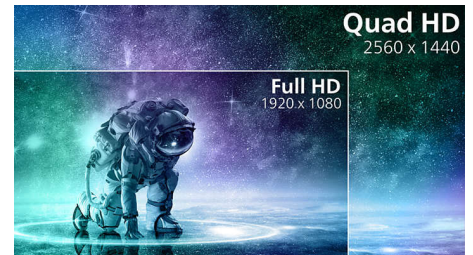

Crystalclear images

These Philips screens deliver Crystalclear, Quad HD 2560x1440 or 2560x1080 pixel images. Utilizing high performance panels with high density pixel count, enabled by high bandwidth sources like USB-C, Displayport, HDMI, these new displays will make your images and graphics come alive. Whether you are demanding professional requiring extremely detailed information for CAD-CAM solutions, using 3D graphic applications or a financial wizard working on huge spreadsheets, Philips displays will give you Crystalclear images.