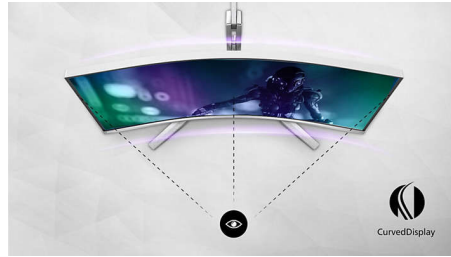

Built for fast action

- AMD FreeSync™ Premium Pro; smooth, low latency HDR gaming
- SmartImage game mode optimized for gamers
- VESA ClearMR 9000: for the highest-quality of imagery

Immersive visuals

- Ultra Wide-Color wider range of colors for a vivid picture
- Curved display design for more immersive experience
- CrystalClear images with UltraWide QHD 3440 x 1440 pixels
- DisplayHDR™ TrueBlack 400 delivers incredible shadow details
- True 10-bit display reproduces smoother gradients on visuals

EVNIA

PHILIPS

QD OLED gaming monitor
Evia 8000 34" (86.36 cm), 3440 x 1440 (WQHD)

Highlights

QD OLED technology

QD-OLED represents a hybrid approach that marries the OLED panels and quantum dot technology. By combining what's best of both, QD-OLED guarantees high contrast, deep blacks, and unlimited viewing angles, with the higher peak brightness and more vibrant colors.

VESA ClearMR 9000

Previously, methods to test blurry imagery were measured through MRPT. VESA Certified ClearMR acts as an alternative to MRPT and blur is tested with a digital high-speed camera. For monitors that are sent in and certified through VESA Certified ClearMR, you can rest assured that you will have an accurate assessment of the monitor's blur quality. Each certification is defined through a CMR range, with the highest tier being VESA ClearMR 9000. With this monitor being certified as ClearMR 9000, it has the highest classification of image quality, meaning the least amount of overall blur.

Curved display design

Desktop monitors offer a personal user experience, which suits a curve design very well. The curved screen provides a pleasant yet subtle immersion effect, which focuses on you at the center of your desk.