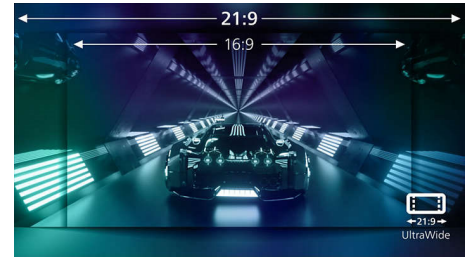

UltraWide CrystalClear images

These Philips screens deliver CrystalClear, UltraWide Quad HD 3440 x 1440 pixel images. Utilizing high performance panels with high-density pixel count, 178/178 wide viewing angles, these new displays will make your images and graphics come alive. The UltraWide 21:9 format enables more productivity with more room for side-by-side comparisons and more viewable spreadsheet columns. Whether you are demanding professional requiring extremely detailed information for CAD-CAM solutions, or a financial wizard working on huge spreadsheets, Philips displays delivers CrystalClear images.