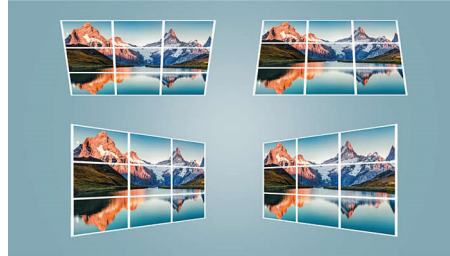

Personalize your projection

Optimize your placement options with image options! The keystone correction and focus technology enable you to customize images according to your preferences and position your projector at your desired distance.