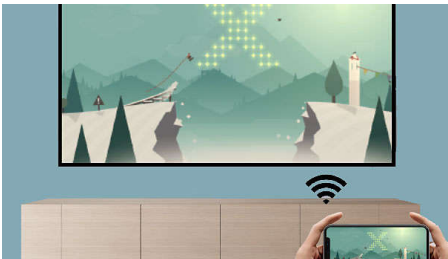

## NeoPix 110 in True HD 720p

The NeoPix 110 offers True 720p HD for watching all your favourite movies and TV shows on a 65" screen. The short throw engine helps to reduce the projection distance to get an even bigger picture when it's only 2 meters away from the wall. The NeoPix 110 is equipped with an integrated stand screw and can be mounted on a tripod.

## Smart Wi-Fi screen mirroring

Connect your mobile devices such as a tablets, smartphones or even computers wirelessly to mirror and share your contents. Videos on your phones? No worries, just cast it through Wi-Fi! (IOS, Android, Mac and PC). With the Dual band (2.4 and