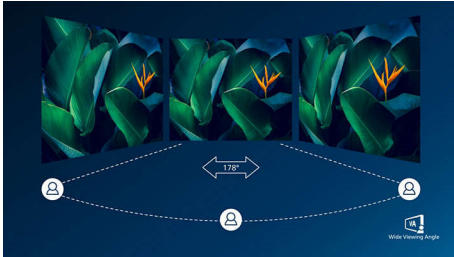

Great performance

- VA display delivers awesome images with wide viewing angles
- SmartImage presets for easy optimized image settings
- 16:9 Full HD display for crisp detailed images

Designed for comfortable productivity

- EasyRead mode for a paper-like reading experience
- Less eye fatigue with Flicker-free technology
- LowBlue Mode for easy on-the-eyes productivity

PHILIPS

LCD monitor
S Line 24 (23.8" / 60.5 cm diag.), 1920 x 1080 (Full HD)

Highlights

VA display

Philips VA LED display uses an advanced multi-domain vertical alignment technology which gives you super-high static contrast ratios for extra vivid and bright images. While standard office applications are handled with ease, it is especially suitable for photos, web-browsing, movies, gaming, and demanding graphical applications. It's optimized pixel management technology gives you 178/178 degree extra wide viewing angle, resulting in crisp images.