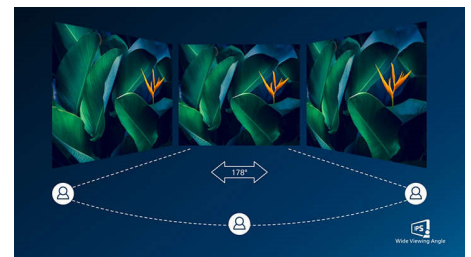

The height-adjustable Ergo Base is a 'people-friendly' Philips monitor base that not only tilts, but is also height adjustable, so that each user

27E1N1300AE/01

can adjust the monitor to their personal preference for maximum viewing comfort and efficiency.

16:9 Full HD display

Picture quality matters. Regular displays deliver quality, but you expect more. This display features enhanced Full HD 1920 x 1080 resolution. With Full HD for crisp detail paired with high brightness, incredible contrast and realistic colours, expect a true-to-life picture.

IPS technology

IPS displays use an advanced technology that gives you extra-wide viewing angles of 178/178 degrees, making it possible to view the display from almost any angle. Unlike standard TN panels, IPS displays give you remarkably crisp images with vivid colours, making them ideal not only for Photos, movies and web browsing, but also for professional applications that demand colour accuracy and consistent brightness at all times.