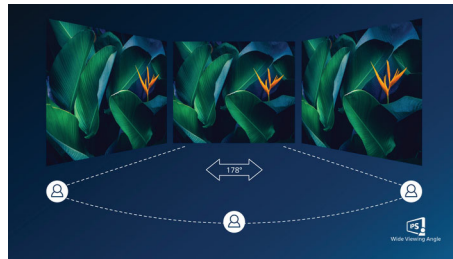

IPS technology

IPS displays use an advanced technology which gives you extra wide viewing angles of 178/178 degree, making it possible to view the display from almost any angle. Unlike standard TN panels, IPS displays gives you remarkably crisp images with vivid colors, making it ideal not only for Photos, movies and web browsing, but also for professional applications which demand color accuracy and consistent brightness at all times.