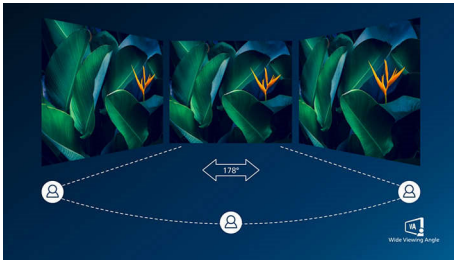

PHILIPS

LCD monitor
V Line 22 (21.5" / 54.6 cm diag.), 1920 x 1080 (Full HD)

221V8LB/27

Highlights

100Hz Fast refresh

This Philips display refreshes the screen image up to 100 times per second which makes this monitor much faster than a standard display. With a 100Hz frame rate, gamers are able to find those critical images on the screen that show enemy movement in an ultra-smooth motion so that they are easily targetable.

VA display

Philips VA LED display uses an advanced multi-domain vertical alignment technology which gives you super-high static contrast ratios for extra vivid and bright images. While standard office applications are handled with ease, it is especially suitable for photos, web-browsing, movies, gaming, and demanding graphical applications. It's optimized pixel management technology gives you 178/178 degree extra wide viewing angle, resulting in crisp images.