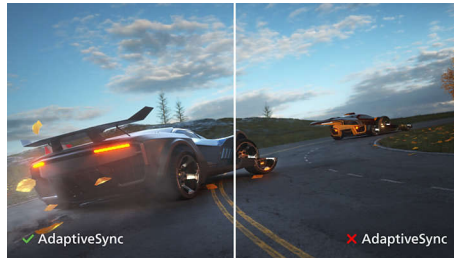

Adaptive-Sync technology

Gaming shouldn't be a choice between choppy gameplay or broken frames. Get fluid, artifact-free performance at virtually any framerate with Adaptive-Sync technology, smooth quick refresh and ultra-fast response time.