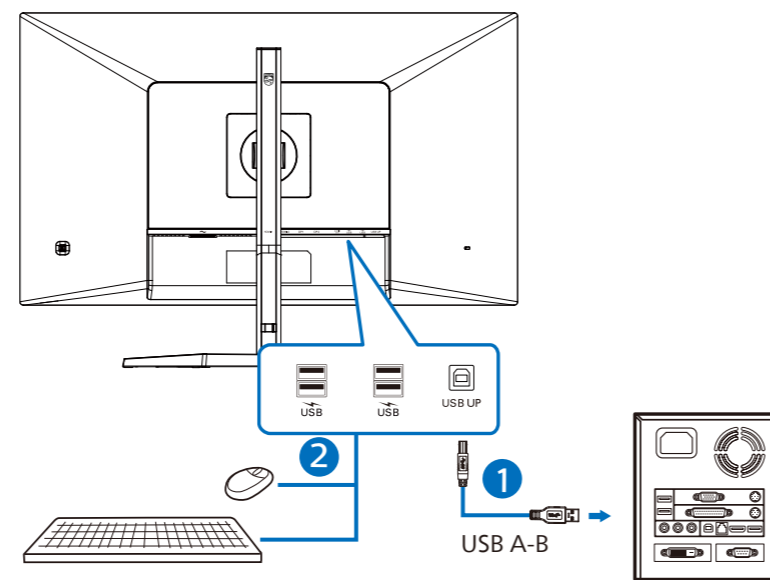

4

Earphone-Hang

Register your product and get support at www.philips.com/support

FAQ

Software SmartControl

User Manual

Version: 32M1N5500Q1T
2021 © TOP Victory Investments Ltd. All rights reserved.

Specifications are subject to change without notice.

www.evnia.philips

Printed in China

F41G32M1813-7C----

EVNIA

Quick start

32M1N5500Z

Register your product and get support at www.philips.com/welcome

PHILIPS

Contents

* Earphone-Hang

Power

*HDMI

*DP

* USB A-B

*Different according to region
Display design may differ from that illustrated

1

⚠ CAUTION: Place the monitor face down on a smooth surface. Pay attention not to scratch or damage the screen.

2

USB hub

3

Game Setting	Adaptive Sync	On
	MPRT	Off
LowBlue Mode	MPRT Level	0
	Crosshair	Off
Input	Low Input Lag	On
	SmartResponse	Off
Picture	SmartFrame	Off
SmartSize		
Audio		

Game Setting	Adaptive Sync	On
	MPRT	Off
LowBlue Mode	MPRT Level	0
	Crosshair	Off
Input	Low Input Lag	On
	SmartResponse	Off
Picture	SmartFrame	Off
SmartSize		
Audio		

SmartImage™		
FPS	HDR Game	
Racing	HDR Movie	
RTS	HDR Photo	
Gamer 1	DisplayHDR 400	
Gamer 2	Personal	
LowBlue Mode	Off	
SmartUniformity		
Off		

Game Setting	Adaptive Sync	On
	MPRT	Off
LowBlue Mode	MPRT Level	0
	Crosshair	Off
Input	Low Input Lag	On
	SmartResponse	Off
Picture	SmartFrame	Off
SmartSize		
Audio		

Game Setting	Adaptive Sync	On
	MPRT	Off
LowBlue Mode	MPRT Level	0
	Crosshair	Off
Input	Low Input Lag	On
	SmartResponse	Off
Picture	SmartFrame	Off
SmartSize		
Audio		

Game Setting	Adaptive Sync	On
	MPRT	Off
LowBlue Mode	MPRT Level	0
	Crosshair	Off
Input	Low Input Lag	On
	SmartResponse	Off
Picture	SmartFrame	Off
SmartSize		
Audio