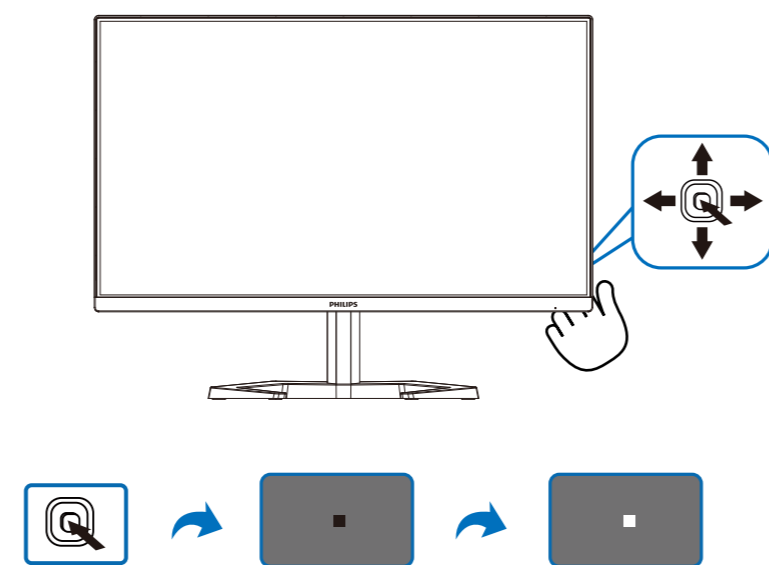

4

Earphone-Hang

Register your product and get support at www.philips.com/support

FAQ

Software SmartControl

User Manual

Version: 32M1N5500Q1T
2021 © TOP Victory Investments Ltd. All rights reserved.

Specifications are subject to change without notice.

www.evnia.philips

Printed in China

F41G32M1813-7C----

EVNIA

Quick start

32M1N5500Z

Register your product and get support at www.philips.com/welcome

PHILIPS

Contents

* Earphone-Hang

Power

*HDMI

*DP

* USB A-B

*Different according to region
Display design may differ from that illustrated

1

⚠ CAUTION: Place the monitor face down on a smooth surface. Pay attention not to scratch or damage the screen.

2

USB hub

3

Game Setting	Adaptive Sync	On
	MPRT	Off
LowBlue Mode	MPRT Level	0
	Crosshair	Off
Input	Low Input Lag	On
	SmartResponse	Off
Picture	SmartFrame	Off
SmartSize		
Audio		

Game Setting	Adaptive Sync	On
	MPRT	Off
LowBlue Mode	MPRT Level	0
	Crosshair	Off
Input	Low Input Lag	On
	SmartResponse	Off
Picture	SmartFrame	Off
SmartSize		
Audio		

SmartImage™		
FPS	HDR Game	
Racing	HDR Movie	
RTS	HDR Photo	
Gamer 1	DisplayHDR 400	
Gamer 2	Personal	
LowBlue Mode	Off	
SmartUniformity		
Off		

Game Setting	Adaptive Sync	On
	MPRT	Off
LowBlue Mode	MPRT Level	0
	Crosshair	Off
Input	Low Input Lag	On
	SmartResponse	Off
Picture	SmartFrame	Off
SmartSize		
Audio		

Game Setting	Adaptive Sync	On
	MPRT	Off
LowBlue Mode	MPRT Level	0
	Crosshair	Off
Input	Low Input Lag	On
	SmartResponse	Off
Picture	SmartFrame	Off
SmartSize		
Audio		

Game Setting	Adaptive Sync	On
	MPRT	Off
LowBlue Mode	MPRT Level	0
	Crosshair	Off
Input	Low Input Lag	On
	SmartResponse	Off
Picture	SmartFrame	Off
SmartSize		
Audio