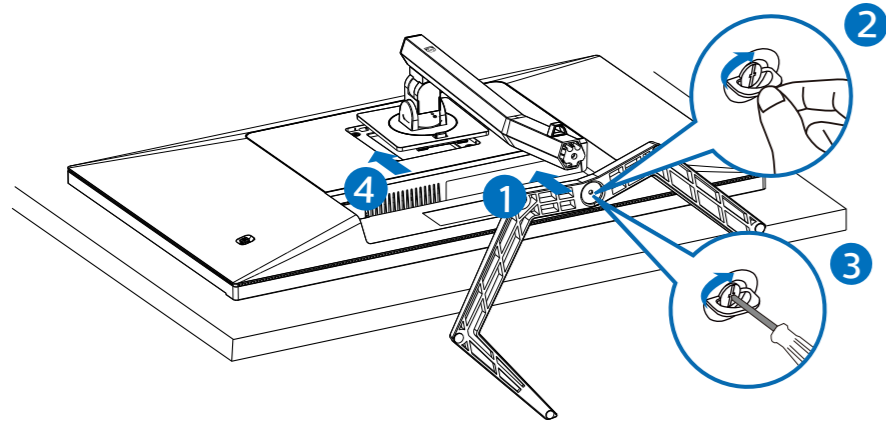

⚠ CAUTION: Place the monitor face down on a smooth surface. Pay attention not to scratch or damage the screen.

2