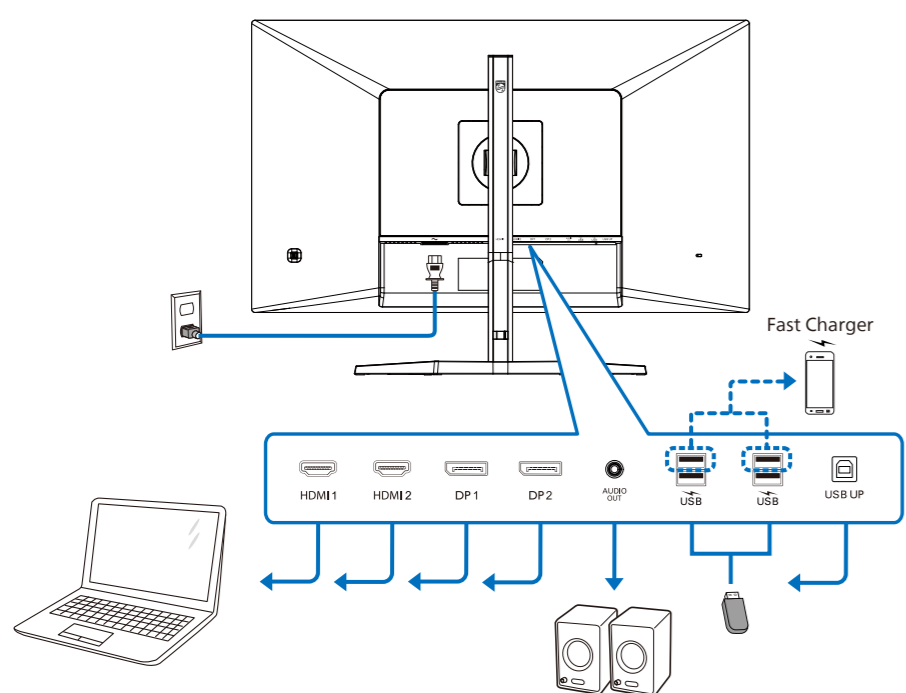

4

Earphone-Hang

Register your product and get support at www.philips.com/support

FAQ

Software SmartControl

User Manual

Version: 32M1N5500Q1T
2021 © TOP Victory Investments Ltd. All rights reserved.

Specifications are subject to change without notice.

www.evnia.philips

Printed in China

F41G32M1813-7C----

EVNIA

Quick start

32M1N5500Z

Register your product and get support at www.philips.com/welcome

PHILIPS

Contents

* Earphone-Hang

Power

*HDMI

*DP

* USB A-B

*Different according to region
Display design may differ from that illustrated

1

⚠ CAUTION: Place the monitor face down on a smooth surface. Pay attention not to scratch or damage the screen.

2

USB hub

3

Game Setting	Adaptive Sync	On
	MPRT	Off
LowBlue Mode	MPRT Level	0
	Crosshair	Off
Input	Low Input Lag	On
	SmartResponse	Off
Picture	SmartFrame	Off
SmartSize		
Audio		

Game Setting	Adaptive Sync	On
	MPRT	Off
LowBlue Mode	MPRT Level	0
	Crosshair	Off
Input	Low Input Lag	On
	SmartResponse	Off
Picture	SmartFrame	Off
SmartSize		
Audio		

SmartImage™		
FPS	HDR Game	
Racing	HDR Movie	
RTS	HDR Photo	
Gamer 1	DisplayHDR 400	
Gamer 2	Personal	
LowBlue Mode	Off	
SmartUniformity		
Off		

Game Setting	Adaptive Sync	On
	MPRT	Off
LowBlue Mode	MPRT Level	0
	Crosshair	Off
Input	Low Input Lag	On
	SmartResponse	Off
Picture	SmartFrame	Off
SmartSize		
Audio		

Game Setting	Adaptive Sync	On
	MPRT	Off
LowBlue Mode	MPRT Level	0
	Crosshair	Off
Input	Low Input Lag	On
	SmartResponse	Off
Picture	SmartFrame	Off
SmartSize		
Audio		

Game Setting	Adaptive Sync	On
	MPRT	Off
LowBlue Mode	MPRT Level	0
	Crosshair	Off
Input	Low Input Lag	On
	SmartResponse	Off
Picture	SmartFrame	Off
SmartSize		
Audio