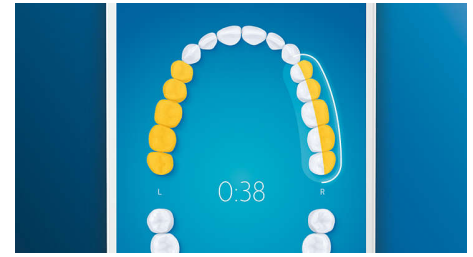

5 modes, 3 intensity settings

DiamondClean Smart comes with five modes which cover a range of brushing needs: Clean mode is for exceptional daily cleaning, White+ is for removing stains, Deep Clean+ gives you an invigorating deep clean, Gum Health provides a gentle yet effective clean for gums, and Tongue Care is the perfect mode for cleaning your tongue. It breaks up tongue debris and sweeps away bad-breath bacteria. Three intensities allow you to choose between a higher setting to boost your clean and a lower one for more-sensitive mouths.

Guides you and provides instant feedback

The Philips Sonicare app lets you know when you've achieved a thorough clean, and coaches you to be a better, more mindful brusher.

TouchUp feature

If you happen to miss a spot while brushing your teeth, your app's TouchUp feature will show you. You can then go back for a second pass, and be confident you are getting a complete clean, every time.

Focus areas and goal-setting

Any trouble areas your dentist has pointed out? We'll highlight them on your in-app 3D mouth map, and remind you to pay extra attention to these areas.

Easy does it

With an electric toothbrush, it's best to let the brush do the work. We've built a sensor into the handle that works with our app to help you reduce excess scrubbing. This way, you can improve your technique and get a gentler, more effective clean.