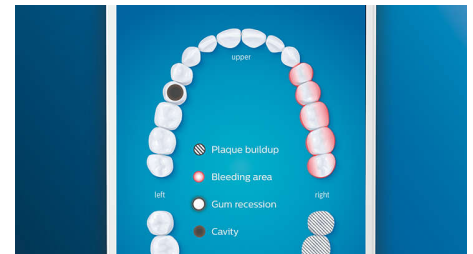

5 modes, 3 intensity settings

DiamondClean Smart comes with five modes which cover a range of brushing needs: Clean mode is for exceptional daily cleaning, White+ is for removing stains, Deep Clean+ gives you an invigorating deep clean, Gum Health provides a gentle yet effective clean for gums, and Tongue Care is the perfect mode for cleaning your tongue. It breaks up tongue debris and sweeps away bad-breath bacteria. Three intensities allow you to choose between a higher setting to boost your clean and a lower one for more-sensitive mouths.

Guides you and provides instant feedback

The Philips Sonicare app lets you know when you've achieved a thorough clean, and coaches you to be a better, more mindful brusher.

TouchUp feature

If you happen to miss a spot while brushing your teeth, your app's TouchUp feature will show you. You can then go back for a second pass, and be confident you are getting a complete clean, every time.

Focus areas and goal-setting

Any trouble areas your dentist has pointed out? We'll highlight them on your in-app 3D mouth map, and remind you to pay extra attention to these areas.

Easy does it

With an electric toothbrush, it's best to let the brush do the work. We've built a sensor into the handle that works with our app to help you reduce excess scrubbing. This way, you can improve your technique and get a gentler, more effective clean.