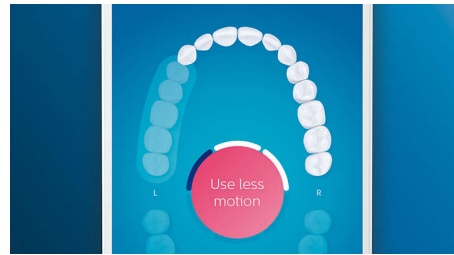

Guides you and provides instant feedback

The Philips Sonicare app lets you know when you've achieved a thorough clean, and coaches you to be a better, more mindful brusher.