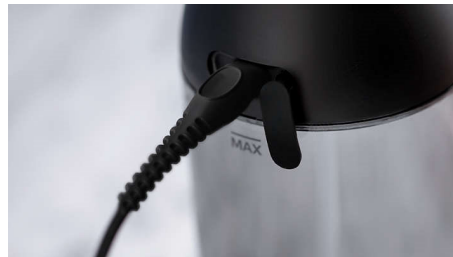

Fast charging with USB-A to Small Plug cable

Convenient charging with USB-A to Small Plug cable. You can clean for up to 14 days on just one charge.