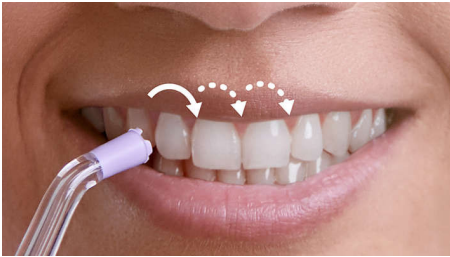

## Flossing reinvented with QuadStream technology

Removes up to 99.9% of plaque\* in treated areas

Effortlessly thorough cleaning between teeth to improve your gum health. Unique Quad Stream tip cleans more area with less effort for more effective flossing every time, so it's easy to get flossing right.

### Faster, more effective flossing

- Complete clean in 60 seconds
- 2 flossing modes, 3 intensities
- Pulse Wave technology guides from tooth to tooth
- Quad Stream technology for faster, more effective flossing

## Quad Stream technology

Unique X-shaped Quad Stream tip separates flow into 4 water jets, which cover more area between teeth and along the gum line. Get a faster, deeper clean without the hassle of string floss.

## Pulse Wave technology

Gentle pulses of water keep you going and guide you from tooth to tooth in Deep Clean mode — so you get it right every time.