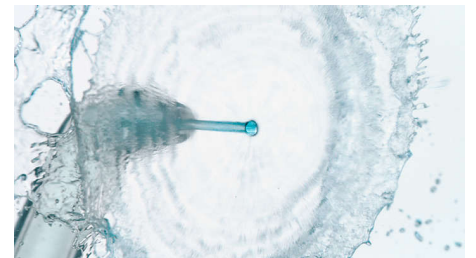

Standard tip for spot cleaning

A standard single-stream tip boosts pressure for for spot cleaning and removing food debris when you need it.