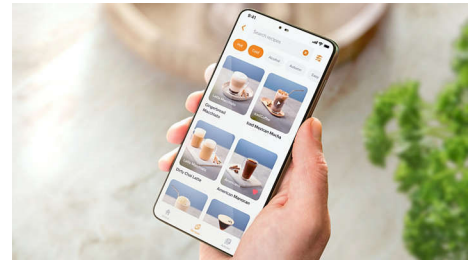

Effortless, inspired coffee with Coffee+ App

Discover all there is to know about your fully automatic espresso machine and unlock a world of unlimited inspiration of café-like recipes with the Coffee+ app.?