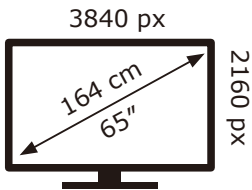

102 kWh/1000h

ABCDE**F**
HDR
102 kWh/1000h