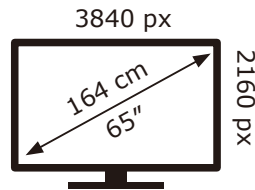

65OLED889/12

102 kWh/1000h

ABCDE**F**
HDR
102 kWh/1000h

2019/2013