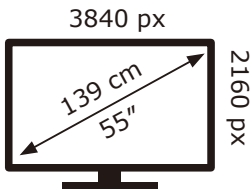

ENERG

PHILIPS

55OLED859/12

84 kWh/1000h

ABCDE**F**G
HDR
77 kWh/1000h

2019/2013

ENERG

PHILIPS