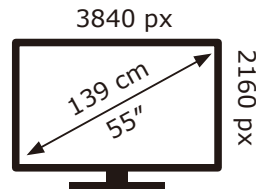

84 kWh/1000h

ABCDE**F**G
HDR
77 kWh/1000h