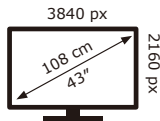

54 kWh/1000h

ABCDEF**G**
HDR
142 kWh/1000h