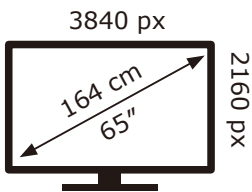

102 kWh/1000h

ABCDE**F**
HDR
102 kWh/1000h