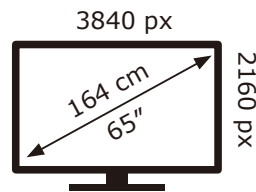

65OLED849/12

102 kWh/1000h

ABCDE**F**
HDR
 102 kWh/1000h

2019/2013