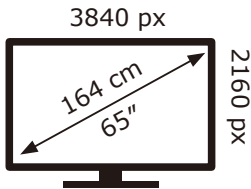

PHILIPS

65PUS8349/12

**102** kWh/1000h

2019/2013

PHILIPS

65PUS8349/12

**102** kWh/1000h

2019/2013