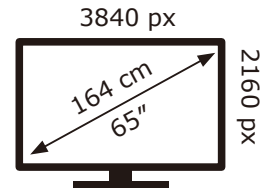

PHILIPS

65PUS8349/12

**102** kWh/1000h

2019/2013

PHILIPS

65PUS8349/12

**102** kWh/1000h

2019/2013