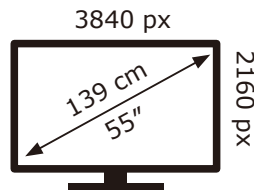

84 kWh/1000h

ABCDEF**G**
HDR
138 kWh/1000h