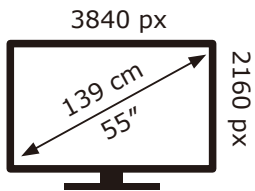

PHILIPS

55PUS8389/12

84 kWh/1000h

ABCDEF**G**
HDR
 138 kWh/1000h

2019/2013

PHILIPS

55PUS8389/12

84 kWh/1000h