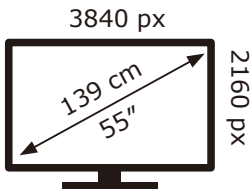

ENERG

PHILIPS

55OLED849/12

84 kWh/1000h

ABCDE**F**G
HDR
77 kWh/1000h

2019/2013

ENERG

PHILIPS