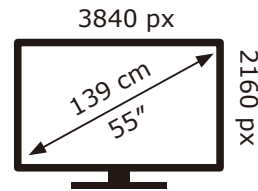

84 kWh/1000h

ABCDE**F**G
HDR
77 kWh/1000h