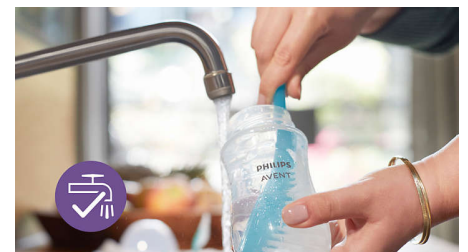

No-drip nipple

The nipple opening is designed to release milk only when the baby is feeding. So you can confidently avoid milk loss whether at home or on the go.

Compatible across the range

Mix and match our breast pump, bottle and cup parts, and create the product that works for you, when you need it.

Easy to hold

The ergonomic bottle is easy to grip at any angle to give maximum comfort during feeding. Easy for your hands and tiny hands to hold.

Simple to use and clean

Wide bottle neck makes filling and cleaning easy. Only a few parts for quick and simple assembly.