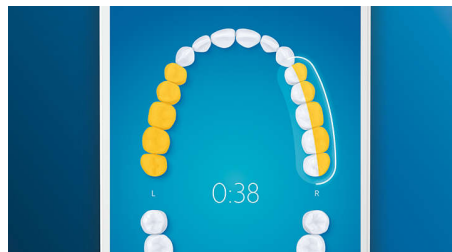

4 modes, 3 intensity settings

With DiamondClean Smart you get the full works. Our 3 intensity settings let you boost your clean, and our 4 modes cover all your brushing needs; Clean mode for exceptional daily cleaning, White+ to remove stains, Deep Clean+ for an invigorating deep clean, and Gum Health to gently clean along your gum line.

Guides you and provides instant feedback

The Philips Sonicare app lets you know when you've achieved a thorough clean, and coaches you to be a better, more mindful brusher.

TouchUp feature

If you happen to miss a spot while brushing your teeth, your app's TouchUp feature will show you. You can then go back for a second pass, and be confident you are getting a complete clean, every time.

Focus areas and goal-setting

Any trouble areas your dentist has pointed out? We'll highlight them on your in-app 3D mouth map, and remind you to pay extra attention to these areas.

Easy does it

With an electric toothbrush, it's best to let the brush do the work. We've built a sensor into the handle that works with our app to help you reduce excess scrubbing. This way, you can improve your technique and get a gentler, more effective clean.