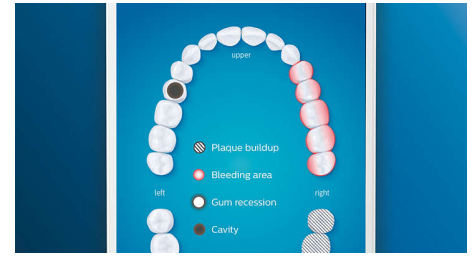

4 modes, 3 intensity settings

With DiamondClean Smart you get the full works. Our 3 intensity settings let you boost your clean, and our 4 modes cover all your brushing needs; Clean mode for exceptional daily cleaning, White+ to remove stains, Deep Clean+ for an invigorating deep clean, and Gum Health to gently clean along your gum line.

Guides you and provides instant feedback

The Philips Sonicare app lets you know when you've achieved a thorough clean, and coaches you to be a better, more mindful brusher.

TouchUp feature

If you happen to miss a spot while brushing your teeth, your app's TouchUp feature will show you. You can then go back for a second pass, and be confident you are getting a complete clean, every time.

Focus areas and goal-setting

Any trouble areas your dentist has pointed out? We'll highlight them on your in-app 3D mouth map, and remind you to pay extra attention to these areas.

Easy does it

With an electric toothbrush, it's best to let the brush do the work. We've built a sensor into the handle that works with our app to help you reduce excess scrubbing. This way, you can improve your technique and get a gentler, more effective clean.

Too much pressure?

You might not notice when you brush too hard, but your DiamondClean Smart will. If you use too much pressure, the light ring on the end of your handle will flash. This is a gentle reminder to ease off the pressure, and let your brush head do the work. 7 out of 10 people found this feature helped them become a better brusher.