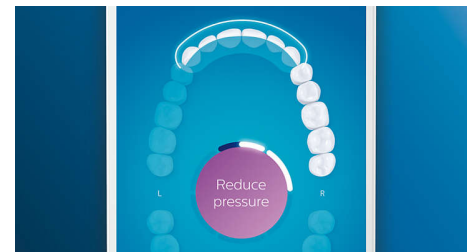

Guides you and provides instant feedback

The Philips Sonicare app lets you know when you've achieved a thorough clean, and coaches you to be a better, more mindful brusher.

TouchUp feature

If you happen to miss a spot while brushing your teeth, your app's TouchUp feature will show you. You can then go back for a second pass, and be confident you are getting a complete clean, every time.

Focus areas and goal-setting

Any trouble areas your dentist has pointed out? We'll highlight them on your in-app 3D mouth map, and remind you to pay extra attention to these areas.

Easy does it

With an electric toothbrush, it's best to let the brush do the work. We've built a sensor into the handle that works with our app to help you reduce excess scrubbing. This way, you can improve your technique and get a gentler, more effective clean.

Too much pressure?

You might not notice when you brush too hard, but your DiamondClean Smart will. If you use too much pressure, the light ring on the end of your handle will flash. This is a gentle reminder to ease off the pressure, and let your brush head do the work. 7 out of 10 people found this feature helped them become a better brusher.