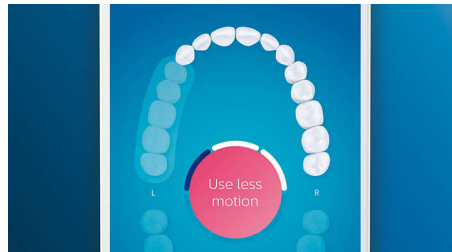

Trusted sonic brushing

Brush away plaque with sonic technology – our benchmark in effective and gentle cleaning. While you brush, up to 62,000 bristle movements and dynamic fluid action help the bristles clean even hard-to-reach areas, leaving your mouth feeling exceptionally fresh and clean.

4 modes, 3 intensity settings

With DiamondClean Smart you get the full works. Our 3 intensity settings let you boost your clean, and our 4 modes cover all your brushing needs; Clean mode for exceptional daily cleaning, White+ to remove stains, Deep Clean+ for an invigorating deep clean, and Gum Health to gently clean along your gum line.

Guides you and provides instant feedback

The Philips Sonicare app lets you know when you've achieved a thorough clean, and coaches you to be a better, more mindful brusher.

TouchUp feature

If you happen to miss a spot while brushing your teeth, your app's TouchUp feature will show you. You can then go back for a second pass, and be confident you are getting a complete clean, every time.

Focus areas and goal-setting

Any trouble areas your dentist has pointed out? We'll highlight them on your in-app 3D mouth map, and remind you to pay extra attention to these areas.

Easy does it

With an electric toothbrush, it's best to let the brush do the work. We've built a sensor into the handle that works with our app to help you reduce excess scrubbing. This way, you can improve your technique and get a gentler, more effective clean.