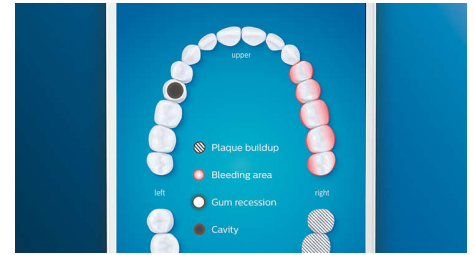

## 4 modes, 3 intensity settings

With DiamondClean Smart you get the full works. Our 3 intensity settings let you boost your clean, and our 4 modes cover all your brushing needs; Clean mode for exceptional daily cleaning, White+ to remove stains, Deep Clean+ for an invigorating deep clean, and Gum Health to gently clean along your gum line.

## Guides you and provides instant feedback

The Philips Sonicare app lets you know when you've achieved a thorough clean, and coaches you to be a better, more mindful brusher.

## TouchUp feature

If you happen to miss a spot while brushing your teeth, your app's TouchUp feature will show you. You can then go back for a second pass, and be confident you are getting a complete clean, every time.

## Focus areas and goal-setting

Any trouble areas your dentist has pointed out? We'll highlight them on your in-app 3D mouth map, and remind you to pay extra attention to these areas.