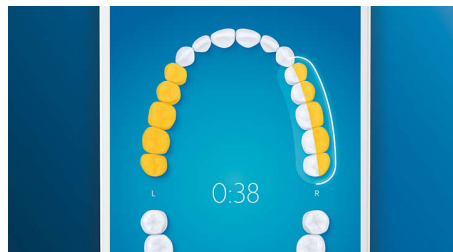

## 4 modes, 3 intensity settings

With DiamondClean Smart you get the full works. Our 3 intensity settings let you boost your clean, and our 4 modes cover all your brushing needs; Clean mode for exceptional daily cleaning, White+ to remove stains, Deep Clean+ for an invigorating deep clean, and Gum Health to gently clean along your gum line.

## TouchUp feature

If you happen to miss a spot while brushing your teeth, your app's TouchUp feature will show you. You can then go back for a second pass, and be confident you are getting a complete clean, every time.