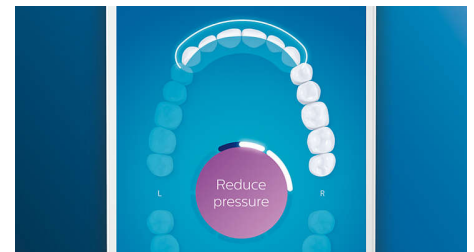

## TouchUp feature

If you happen to miss a spot while brushing your teeth, your app's TouchUp feature will show you. You can then go back for a second pass, and be confident you are getting a complete clean, every time.

## Focus areas and goal-setting

Any trouble areas your dentist has pointed out? We'll highlight them on your in-app 3D mouth map, and remind you to pay extra attention to these areas.

## Easy does it

With an electric toothbrush, it's best to let the brush do the work. We've built a sensor into the handle that works with our app to help you reduce excess scrubbing. This way, you can improve your technique and get a gentler, more effective clean.

## Too much pressure?

You might not notice when you brush too hard, but your DiamondClean Smart will. If you use too much pressure, the light ring on the end of your handle will flash. This is a gentle reminder to ease off the pressure, and let your brush head do the work. 7 out of 10 people found this feature helped them become a better brusher.