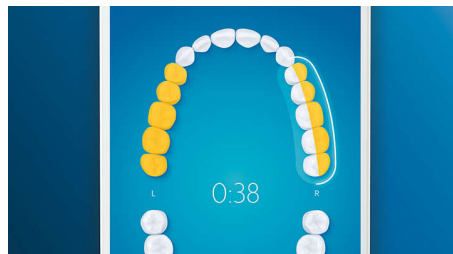

## 4 modes, 3 intensity settings

With DiamondClean Smart you get the full works. Our 3 intensity settings let you boost your clean, and our 4 modes cover all your brushing needs; Clean mode for exceptional daily cleaning, White+ to remove stains, Deep Clean+ for an invigorating deep clean, and Gum Health to gently clean along your gum line.

## TouchUp feature

If you happen to miss a spot while brushing your teeth, your app's TouchUp feature will show you. You can then go back for a second pass, and be confident you are getting a complete clean, every time.