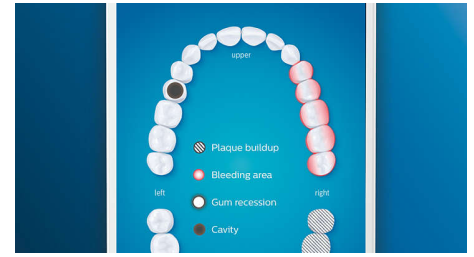

## 4 modes, 3 intensity settings

With DiamondClean Smart you get the full works. Our 3 intensity settings let you boost your clean, and our 4 modes cover all your brushing needs; Clean mode for exceptional daily cleaning, White+ to remove stains, Deep Clean+ for an invigorating deep clean, and Gum Health to gently clean along your gum line.

## TouchUp feature

If you happen to miss a spot while brushing your teeth, your app's TouchUp feature will show you. You can then go back for a second pass, and be confident you are getting a complete clean, every time.

## Focus areas and goal-setting

Any trouble areas your dentist has pointed out? We'll highlight them on your in-app 3D mouth map, and remind you to pay extra attention to these areas.