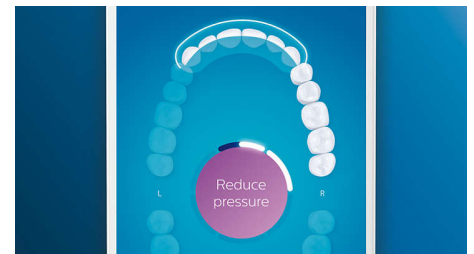

## TouchUp feature

If you happen to miss a spot while brushing your teeth, your app's TouchUp feature will show you. You can then go back for a second pass, and be confident you are getting a complete clean, every time.

## Focus areas and goal-setting

Any trouble areas your dentist has pointed out? We'll highlight them on your in-app 3D mouth map, and remind you to pay extra attention to these areas.

## Easy does it

With an electric toothbrush, it's best to let the brush do the work. We've built a sensor into the handle that works with our app to help you reduce excess scrubbing. This way, you can improve your technique and get a gentler, more effective clean.

## Too much pressure?

You might not notice when you brush too hard, but your DiamondClean Smart will. If you use too much pressure, the light ring on the end of your handle will flash. This is a gentle reminder to ease off the pressure, and let your brush head do the work. 7 out of 10 people found this feature helped them become a better brusher.