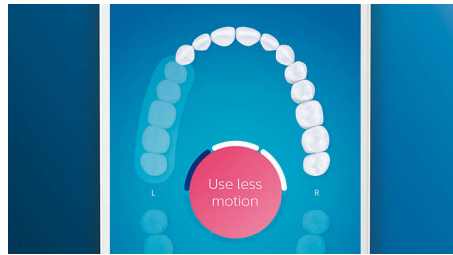

Guides you and provides instant feedback

The Philips Sonicare app lets you know when you've achieved a thorough clean, and coaches you to be a better, more mindful brusher.