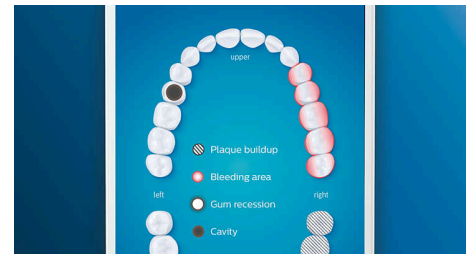

Location sensor: Tracks & improves coverage

Scrubbing sensor: Guides to reduce scrubbing

3D mouth map: Highlights trouble areas

TouchUp: To address missed spots

Position sensor: Guides to areas you missed

HX9903/45

Highlights

TouchUp feature

If you happen to miss a spot while brushing your teeth, your app's TouchUp feature will show you. You can then go back for a second pass, and be confident you are getting a complete clean, every time.

Focus areas and goal-setting

Any trouble areas your dentist has pointed out? We'll highlight them on your in-app 3D mouth map, and remind you to pay extra attention to these areas.

* vs. a manual toothbrush.