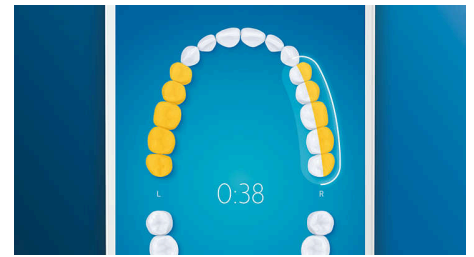

Location sensor: Tracks & improves coverage

Scrubbing sensor: Guides to reduce scrubbing

3D mouth map: Highlights trouble areas

TouchUp: To address missed spots

Position sensor: Guides to areas you missed

HX9903/45

Highlights

TouchUp feature

If you happen to miss a spot while brushing your teeth, your app's TouchUp feature will show you. You can then go back for a second pass, and be confident you are getting a complete clean, every time.