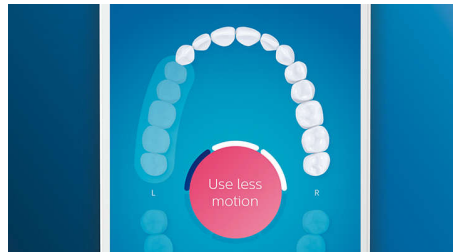

Guides you and provides instant feedback

The Philips Sonicare app lets you know when you've achieved a thorough clean, and coaches you to be a better, more mindful brusher.