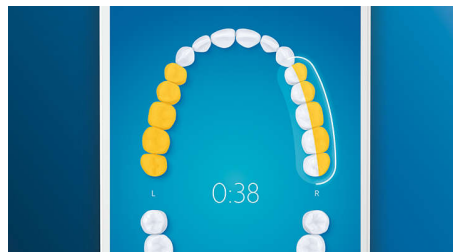

4 modes, 3 intensity settings

With DiamondClean Smart you get the full works. Our 3 intensity settings let you boost your clean, and our 4 modes cover all your brushing needs; Clean mode for exceptional daily cleaning, White+ to remove stains, Deep Clean+ for an invigorating deep clean, and Gum Health to gently clean along your gum line.

Guides you and provides instant feedback

The Philips Sonicare app lets you know when you've achieved a thorough clean, and coaches you to be a better, more mindful brusher.

TouchUp feature

If you happen to miss a spot while brushing your teeth, your app's TouchUp feature will show you. You can then go back for a second pass, and be confident you are getting a complete clean, every time.

Focus areas and goal-setting

Any trouble areas your dentist has pointed out? We'll highlight them on your in-app 3D mouth map, and remind you to pay extra attention to these areas.

Easy does it

With an electric toothbrush, it's best to let the brush do the work. We've built a sensor into the handle that works with our app to help you reduce excess scrubbing. This way, you can improve your technique and get a gentler, more effective clean.