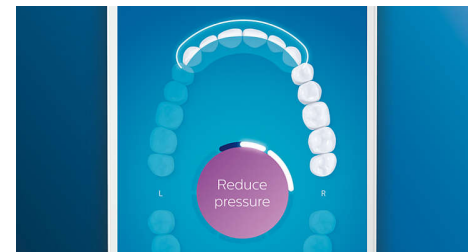

Guides you and provides instant feedback

The Philips Sonicare app lets you know when you've achieved a thorough clean, and coaches you to be a better, more mindful brusher.

TouchUp feature

If you happen to miss a spot while brushing your teeth, your app's TouchUp feature will show you. You can then go back for a second pass, and be confident you are getting a complete clean, every time.

Focus areas and goal-setting

Any trouble areas your dentist has pointed out? We'll highlight them on your in-app 3D mouth map, and remind you to pay extra attention to these areas.

Easy does it

With an electric toothbrush, it's best to let the brush do the work. We've built a sensor into the handle that works with our app to help you reduce excess scrubbing. This way, you can improve your technique and get a gentler, more effective clean.

Too much pressure?

You might not notice when you brush too hard, but your DiamondClean Smart will. If you use too much pressure, the light ring on the end of your handle will flash. This is a gentle reminder to ease off the pressure, and let your brush head do the work. 7 out of 10 people found this feature helped them become a better brusher.