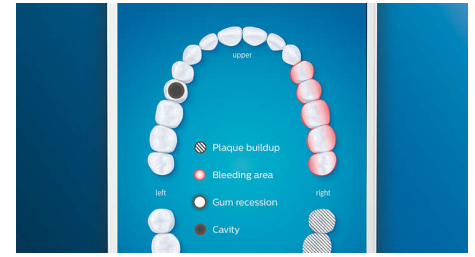

4 modes, 3 intensity settings

With DiamondClean Smart you get the full works. Our 3 intensity settings let you boost your clean, and our 4 modes cover all your brushing needs; Clean mode for exceptional daily cleaning, White+ to remove stains, Deep Clean+ for an invigorating deep clean, and Gum Health to gently clean along your gum line.

Guides you and provides instant feedback

The Philips Sonicare app lets you know when you've achieved a thorough clean, and coaches you to be a better, more mindful brusher.

TouchUp feature

If you happen to miss a spot while brushing your teeth, your app's TouchUp feature will show you. You can then go back for a second pass, and be confident you are getting a complete clean, every time.

Focus areas and goal-setting

Any trouble areas your dentist has pointed out? We'll highlight them on your in-app 3D mouth map, and remind you to pay extra attention to these areas.

Easy does it

With an electric toothbrush, it's best to let the brush do the work. We've built a sensor into the handle that works with our app to help you reduce excess scrubbing. This way, you can improve your technique and get a gentler, more effective clean.