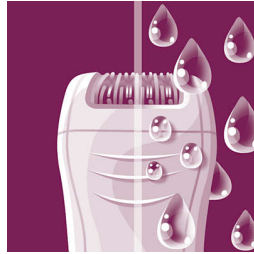

Wet and Dry use

For a comfortable use during your shower routine or while watching the TV.