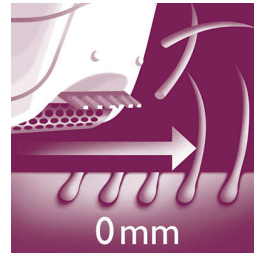

## Sensitive area cap

This epilator has a sensitive area cap. Specifically adapted for more sensitive skin, allowing for gentle epilation in delicate areas

## Ceramic textured discs

This epilator has ceramic textured discs to gently remove even the finest hair

## Shaving head with comb

Detachable shaving head perfectly follows the contours of your bikini line or underarms for a close and smooth shave. Comes with trimming comb.