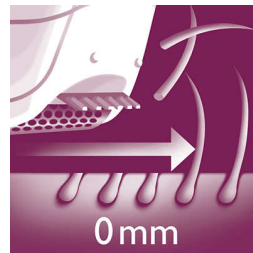

## Gentle tweezing discs

This epilator has gentle tweezing discs to remove hair without pulling the skin.

## Wet & Dry

For wet and dry usage.

## Two speed settings

This epilator has two speed settings. Speed 1 for extra gentle epilation and speed 2 for extra efficient epilation

## Shaving head with comb

Detachable shaving head perfectly follows the contours of your bikini line or underarms for a close and smooth shave. Comes with trimming comb.