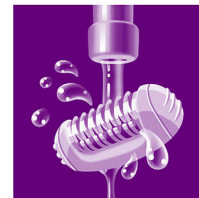

## Shaving head with comb

Detachable shaving head perfectly follows the contours of your bikini line or underarms for a close and smooth shave. Comes with trimming comb.

## Sensitive area cap

This epilator has a sensitive area cap. Specifically adapted for more sensitive skin, allowing for gentle epilation in delicate areas

## Washable head

The head can be detached and cleaned under running water for better hygiene.