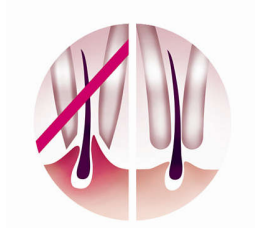

#### Sensitive area solutions

- Shaving head perfectly follows contours for a smooth shave
- Sensitive area cap for delicate skin

## Exfoliation brush

Unique Philips design which contains hypo-allergenic bristles for optimal hygiene, fits perfectly in your hand for optimal handling in all conditions and can be used wet & dry.

## Massage attachment

Gently vibrating massage bar stimulates and soothes the skin for a pleasant epilation process.

## Gentle tweezing discs

This epilator has gentle tweezing discs to remove hair without pulling the skin.