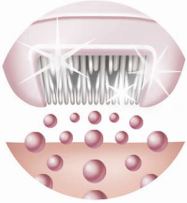

Minimises pulling sensation

- Sonic massage system

Highlights

Sonic massage system

High-frequent massaging minimises the pulling sensation.

Hypoallergenic discs

Reduce risk of allergic skin irritation taking extra care of your skin.

Premium ice cooler

Follows every curve of the body perfectly for an optimal cooling and gentle epilation.

Ceramic epilation system

This epilator has a unique ceramic material and ergonomic shape, for up to 20% faster* epilation. *compared to Philips Satin Ice.

Washable epilation head

Washable epilation head for extra hygiene and easy cleaning

Charging stand included

Cordless epilation, everywhere!

Specifications

Weight and dimensions

F-box dimensions: 235x192x116 (HxWxD) mm
 A-box dimensions: 258x592x195 (HxWxD) mm
 A-box weight: 4702 g
 F-box weight: 811 g
 No. of pieces per A-box: 5 pcs