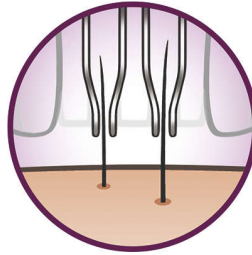

Highlights

Cleaning brush

Cleaning brush for easy cleaning for optimal hygiene

Cordless, battery driven

Epilate anywhere, any time!

Disc system

Reduces pulling of sensitive skin

Limited number of discs

Limited number of discs reduces the skin sensation to prevent discomfort

Slender design

Gives you a perfect reach!

Soft cover pouch

Discretion and protection

Specifications

Technical details

Catching actions per minute: 32,000