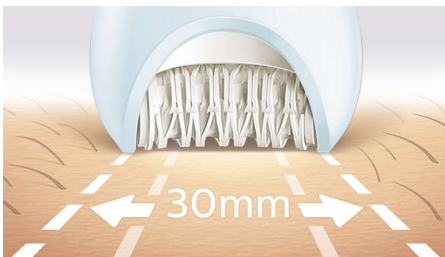

Our fastest epilation even on the finest of hairs Firmly grips even fine hairs

Our fastest ever epilator has unique ceramic discs that rotate at a greater speed than ever before and firmly grip fine and short hairs. It comes with an extra - wide epilation head that covers more skin with every stroke.

Easy and effortless usage

- First epilator with S-shaped handle
- Cordless wet and dry for use in bath or shower
- Opti-light helps you target and remove even trickiest hairs

Exceptional results

- Extra wide epilator head
- Epilation head of unique ceramic material for better grip

Highlights

Our fastest epilation ever

Our epilator head is unique in being made from a textured ceramic surface that gently extract even the finest hairs and those 4x shorter than wax. Now with faster disc rotation than ever before (2200RPM) for our fastest hair removal.

Extra wide epilator head

Extra wide epilator head covers more skin with every stroke for faster hair removal.

Ergonomic S-shaped handle

The ergonomic S-shaped handle is easy to steer for maximum control and better reach with natural and precise movements, all over your body.