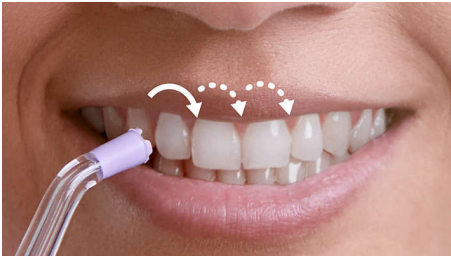

## Flossing reinvented with QuadStream technology

Removes up to 99.9% of plaque\* in treated areas

Effortlessly thorough cleaning between teeth to improve your gum health. Unique Quad Stream tip cleans more area with less effort for more effective flossing every time, so it's easy to get flossing right.

### Faster, more effective flossing

- 2 flossing modes, 3 intensities
- Complete clean in 60 seconds
- Pulse Wave technology guides from tooth to tooth
- Quad Stream technology for faster, more effective flossing

## Quad Stream technology

Unique X-shaped Quad Stream tip separates flow into 4 water jets, which cover more area between teeth and along the gum line. Get a faster, deeper clean without the hassle of string floss.

## Pulse Wave technology

Gentle pulses of water keep you going and guide you from tooth to tooth in Deep Clean mode — so you get it right every time.