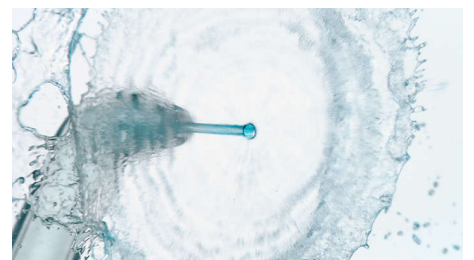

Standard tip for spot cleaning

A standard single-stream tip boosts pressure for for spot cleaning and removing food debris when you need it.