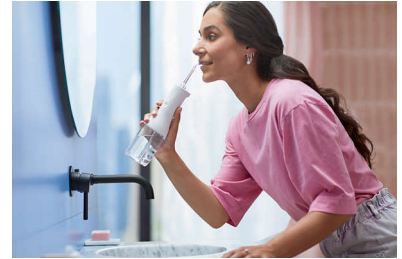

Effortless technique

Just point, press and clean for more effective flossing. Aim the tip between your teeth and along the gumline — and let it do all the work for you!