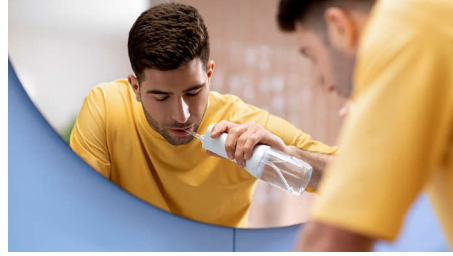

Complete clean in 60 seconds

Access those hard-to-reach areas with a nozzle that rotates 360 degrees, so that you can use the device in any orientation. Get a thorough 360° clean in just 60 seconds from start to finish.