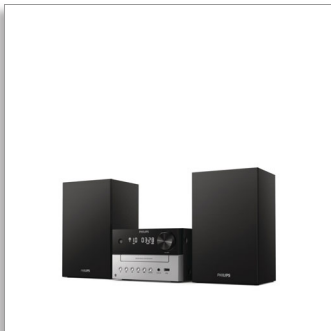

Philips  
Micro Music System

**Bluetooth®**

CD, MP3-CD, USB, FM  
USB port for charging  
18W

**TAM3205**

### Great sound for your music

- Classic design
- Bass-reflex loudspeakers. Richer low tones
- 3" woofer. 18 W maximum output power
- Digital Sound Control. Choose a preset sound style

### Fill the room with tunes

- At home in your home
- AC-powered. Remote control
- Main unit dimensions: 180 x 121 x 247 mm
- Speaker dimensions: 150 x 238 x 125 mm

**PHILIPS**