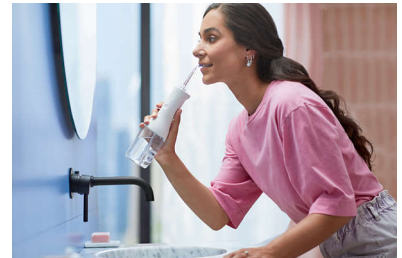

Effortless technique

Just point, press and clean for more effective flossing. Aim the tip between your teeth and along the gumline — and let it do all the work for you!