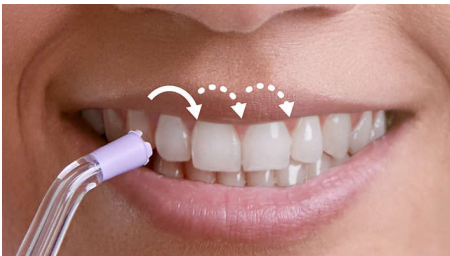

## Flossing reinvented with QuadStream technology

Removes up to 99.9% of plaque\* in treated areas

Effortlessly thorough cleaning between teeth to improve your gum health. Unique Quad Stream tip cleans more area with less effort for more effective flossing every time, so it's easy to get flossing right.

### Faster, more effective flossing

- 2 flossing modes, 3 intensities
- Complete clean in 60 seconds
- Pulse Wave technology guides from tooth to tooth
- Quad Stream technology for faster, more effective flossing

## Quad Stream technology

Unique X-shaped Quad Stream tip separates flow into 4 water jets, which cover more area between teeth and along the gum line. Get a faster, deeper clean without the hassle of string floss.

## Pulse Wave technology

Gentle pulses of water keep you going and guide you from tooth to tooth in Deep Clean mode — so you get it right every time.