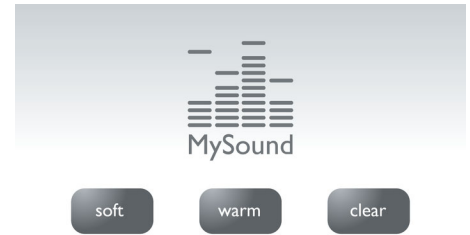

MySound profiles

Sound perception is subjective, and everyone has their own listening preference. MySound brings personality back to every conversation by allowing you to choose the audio profile that best matches your sound preferences: Clear – to make voices sound crisper and clearer; Soft – for friendly, softer tones; Warm – to make voices sound welcoming and warm.