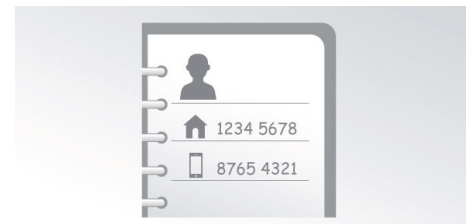

Two-field phonebook entries

These days most people have multiple contact numbers. Our contact list makes it easier for you to manage your phone contacts. Simply save two phone numbers out of a choice of three different field names for home, work or mobile.