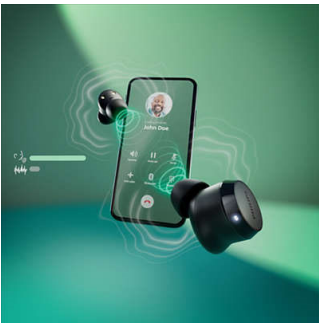

Clear calls

Your voice will come through clearly when you're on a call. A dedicated mic picks up the sound of your voice while a noise-reduction algorithm quietsens some of the background noise from the world around you.