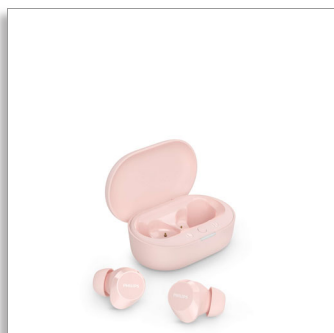

Philips  
True Wireless  
Headphones

Small buds. Great value  
Natural sound. Dynamic bass  
Pocket-sized charging case  
Clear calls

TAT1209PK

## Get your music on

The best things in life are simple. Grab your headphones, take your tunes and head out! With great sound, dynamic bass and a pocket-sized charging case, these super-small and comfy true wireless earbuds are ready for your day—and night.