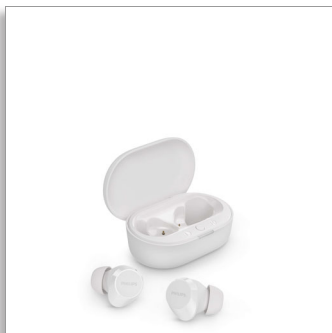

Philips
True Wireless
Headphones

Small buds. Great value

Natural sound. Dynamic bass
Pocket-sized charging case
Clear calls

TAT1209WT

Get your music on

The best things in life are simple. Grab your headphones, take your tunes and head out! With great sound, dynamic bass and a pocket-sized charging case, these super-small and comfy true wireless earbuds are ready for your day—and night.

- Solid Bluetooth connection
- Pocket-sized charging case
- IPX4 splash and sweat resistant

True wireless earbuds. Great value, great sound.

- Small and comfy earbuds that love a big bassline
- 10 mm drivers and dynamic bass boost function
- Clear calls. They'll hear what you're saying

PHILIPS

True Wireless Headphones

Small buds. Great value Natural sound. Dynamic bass, Pocket-sized charging case, Clear calls

Highlights

Small earbuds, great sound

These true wireless earbuds might be small, but you won't need to turn up the volume to get the best sound. Tap the left earbud to activate dynamic bass and you can enjoy the full power of your favourite basslines, even when listening quietly.

Pocket-sized charging case

The slimline charging case slips easily into a pocket, so you can keep your earbuds protected and charging while you're not using them. Mono mode means you can use either earbud while the other one charges.