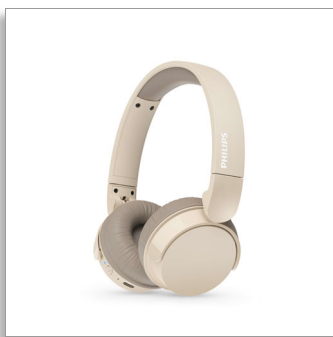

Philips
On-ear Wireless
Headphones

Lightweight on-ear headphones

Natural sound. Dynamic bass
Up to 25 hours play time
Clear calls

TAH3209BG

Light, comfy, foldable-and so good-looking!

These wireless on-ear headphones are the perfect everyday companion. They're super comfy and look so good! You get great sound, Dynamic Bass for deeper bass even at low volumes, and you can activate a low lag setting for video content.

On-ear wireless headphones. Comfort and style

- So light and comfy, you can wear them for hours
- Great sound even at low volume with Dynamic Bass
- Powerful 32 mm neodymium drivers
- Up to 25 hours play time. USB-C charging
- Stylish matte colorways

Everyday ease

- Solid Bluetooth multipoint connection
- Clear calls. They'll hear what you're saying
- Beautifully portable compact-fold design
- Convenient multi-function button on right ear cup
- A quick 15-minute charge provides 1 hour of playback

Great sound. Dynamic Bass

You get great sound from the 32 mm drivers, and decent passive noise isolation from the on-ear fit. If you love a good bassline, activate Dynamic Bass via the Philips Headphones app and you can enjoy the full power of your favorite tunes even if you're listening quietly.