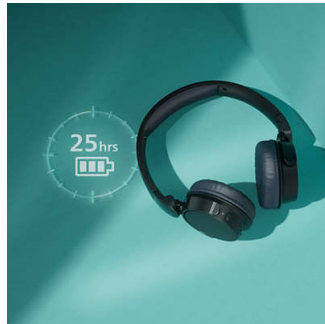

Up to 25 hours play time

With up to 25 hours of play time, these wireless headphones will see you through plenty of playlists. They recharge fully in just 2 hours via USB-C, and a quick 15-minute charge will give you enough power to keep the music playing for another hour.

Solid Bluetooth connection

Advanced Bluetooth connectivity gives you a more stable connection for seamless streaming, and you can connect to two Bluetooth devices (iOS or Android) at the same time. Enjoy that playlist or listen uninterrupted to your favorite podcast without annoying dips in the sound.

Clear calls

Your voice will come through clearly when you're on a call. A dedicated mic picks up the sound of your voice while a noise-reduction algorithm quietens some of the background noise from the world around you.

Compact-fold design

Bring them with you! With their stylish matte colorways and foldable design, there's nowhere

you can't go with these on-ear wireless headphones. The ear cups fold flat and swivel inward, for easy storage in your pocket or bag.

Convenient multi-function button

A handy multi-function button on the right ear cup lets you manage calls or control playback and volume. If you're watching videos or movies, you can use the power button to activate a low-latency setting.

Philips Headphones app

You can use our companion app to activate Dynamic Bass or turn on the low-latency setting when watching videos. There's also a range of preset sound styles: 'Voice' is ideal for podcasts! Ever forget to turn off your headphones? Set the timer on the app and they'll power down automatically.

Philips sound signature

Music to podcasts, love what you hear! These wireless headphones feature large 32 mm drivers, tuned to the Philips sound signature. Whatever you're into, you'll enjoy a warm, natural sound with deep bass.

Powerful 32 mm neodymium drive

Powerful 32 mm neodymium drivers

Stylish matte colorways

Stylish matte colorways

A quick 15-minute charge

A quick 15-minute charge provides 1 hour of playback