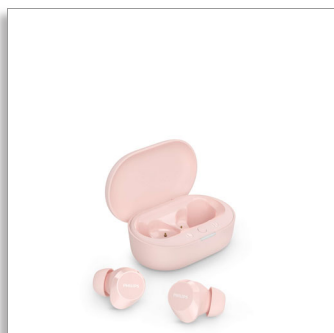

Philips
True Wireless
Headphones

Small buds. Great value
Natural sound. Dynamic bass
Pocket-sized charging case
Clear calls

TAT1209PK

Get your music on

The best things in life are simple. Grab your headphones, take your tunes and head out! With great sound, dynamic bass and a pocket-sized charging case, these super-small and comfy true wireless earbuds are ready for your day—and night.

- Solid Bluetooth connection
- Pocket-sized charging case
- IPX4 splash and sweat resistant

True wireless earbuds. Great value, great sound.

- Small and comfy earbuds that love a big bassline
- 10 mm drivers and dynamic bass boost function
- Clear calls. They'll hear what you're saying

PHILIPS

True Wireless Headphones

Small buds. Great value Natural sound. Dynamic bass, Pocket-sized charging case, Clear calls

Highlights

Small earbuds, great sound

These true wireless earbuds might be small, but you won't need to turn up the volume to get the best sound. Tap the left earbud to activate dynamic bass and you can enjoy the full power of your favourite basslines, even when listening quietly.

Pocket-sized charging case

The slimline charging case slips easily into a pocket, so you can keep your earbuds protected and charging while you're not using them. Mono mode means you can use either earbud while the other one charges.