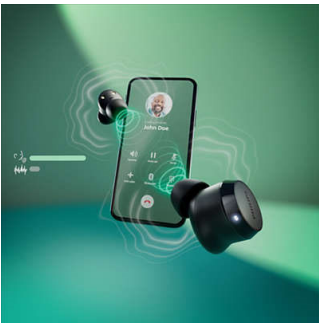

- Solid Bluetooth connection
- Pocket-sized charging case
- IPX4 splash and sweat resistant

True wireless earbuds. Great value, great sound.

- Small and comfy earbuds that love a big bassline
- 10 mm drivers and dynamic bass boost function
- Clear calls. They'll hear what you're saying

PHILIPS

True Wireless Headphones

Small buds. Great value Natural sound. Dynamic bass, Pocket-sized charging case, Clear calls

Highlights

Small earbuds, great sound

These true wireless earbuds might be small, but you won't need to turn up the volume to get the best sound. Tap the left earbud to activate dynamic bass and you can enjoy the full power of your favourite basslines, even when listening quietly.

Clear calls

Your voice will come through clearly when you're on a call. A dedicated mic picks up the sound of your voice while a noise-reduction algorithm quietsens some of the background noise from the world around you.