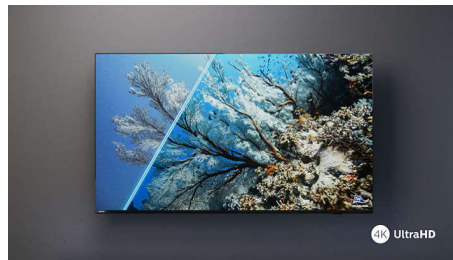

Ultra-sharp picture

No matter what you watch, this 4K LED TV gives you a bright, ultra-sharp picture with vivid colors. Plus, the TV is compatible with all major HDR formats so you'll see more detail-

65PQT8169/71