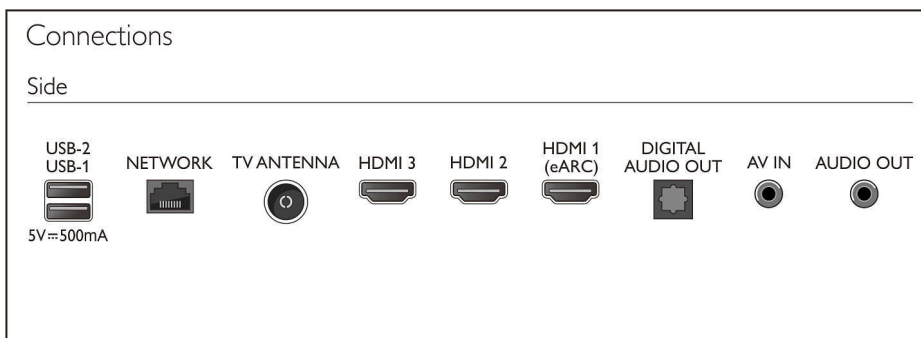

- EPG and actual visibility (up to 8 days) is country and operator dependent.
- Philips TV does not guarantee 100% interoperability with all HDMI CEC devices
- Its functionality is subject to ChromeCast built-in apps and smart devices. For more details, please visit ChromeCast built-in product pages.
- Image depicted on the website are non-contractual pictures. Please always refer to the actual TV that are sold in the retail or stores.
- Amazon Prime is available in selected languages and countries.
- Disney+ subscription required. Subject to terms at <https://www.disneyplus.com> (c) 2020 Disney and its related entities. Disney+ is available in selected languages and countries.
- Netflix subscription required. Subject to terms at <https://www.netflix.com>
- Google TV is the name of this device's software experience and a trademark of Google LLC.
- Google TV is the name of this device's software experience and a trademark of Google LLC. YouTube, Ok Google and other marks are trademarks of Google LLC.
- Smart TV app offerings vary per TV model and country. For more details please visit: www.philips.com/smarttv.
- Due to the transmission limitations of Bluetooth wireless technology, a slight sound delay might occur when you hear audio from your bluetooth headphone or bluetooth speakers. When this occurs, you might see the character moving his or her mouth but there is a slight delay in spoken dialog accompany
- Philips TV Remote app and related functionalities vary per TV model, operator, and country, as well as smart device model and OS. For more details please visit: www.philips.com/TVRemoteapp.
- Google Assistant is available on Philips Android TVs running on Android O (8) or higher OS version. Google Assistant is available in selected languages and countries.
- Memory size (Flash) : 16G, the actual available disc space may differ (dependant on e.g. (pre-)installed apps, installed operating system, etc.)

Issue date 2024-04-26

Version: 3.3.1

EAN: 87 18863 04407 0

© 2024 Koninklijke Philips N.V.
All Rights reserved.

Specifications are subject to change without notice.
Trademarks are the property of Koninklijke Philips N.V.
or their respective owners.

www.philips.com