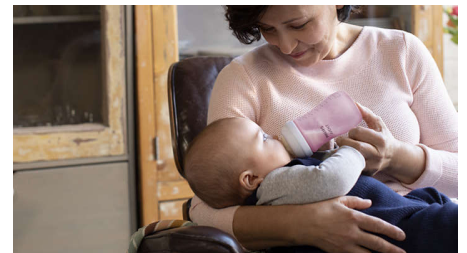

Be patient as baby adjusts

Our new Natural Response Baby Bottles are different from free-flow baby bottles. Just like breastfeeding, it could take a few tries to get it right. That's perfectly natural.