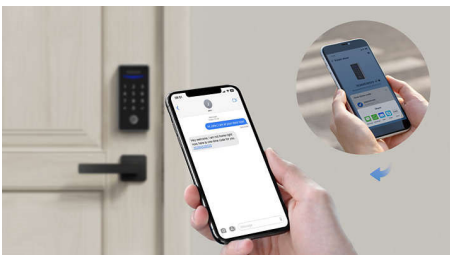

Philips 1000 series
Electronic deadbolt

Fingerprint unlock

Keyless
One-time PIN code
Easy assembling

DDL210CP5KN0

Fingerprint access

Instant and accurate identification

Your fingerprint is your key! This lock can record up to 50 fingerprints and 20 PIN codes. You can also share one-time PIN codes easily with your family members and friends, with no Bluetooth or Wi-Fi required.

Dedicated design for perfection

- Sleek design decorates your front door
- Easy installation with just a screwdriver

User-friendly

- Simply share access anytime, anywhere
- Ultra-long battery life ensures constant door security
- Provides instant and accurate identification
- Voice guide assists with setting up your lock

Highlights

Biometric identification

When you come home, you no longer need to look for the key on the door, just a gentle touch of your fingerprint is enough to unlock the door. Biometric fingerprint identification technology improves the accuracy of fingerprint recognition. Counterfeit fingerprints are rejected, which enhances security.

Sleek design

Modern design fits your door. High quality touchscreen keypad, available in multiple finishes. This digital door lock improves doors of any style.

Simple sharing

Works with the Philips Home Access app to generate a one-time PIN remotely without a