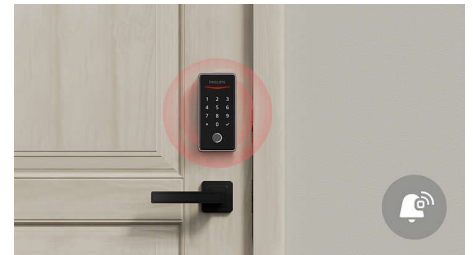

Sleek design

Modern design fits your door. High quality touchscreen keypad, available in multiple finishes. This digital door lock improves doors of any style.

Simple sharing

Works with the Philips Home Access app to generate a one-time PIN remotely without a

Fingerprint access

Your fingerprint is your key! This lock stores up to 20 PIN codes and 50 fingerprints. Unlocking your door with a PIN code or fingerprint is much easier and faster than using a key.

DDL210CP5KN0/37

Voice guide

Voice guidance guides you through the configuration of the lock without the need for an instruction manual. English, French, and Spanish voice guides are available.

Multiple alert functions

This electronic door lock is equipped with a lockout alarm, a low battery alert, away mode for vacations, privacy mode and other security features to ensure the safety of your home at all times. Safer and more secure, Philips electronic deadbolt brings a new smart experience.