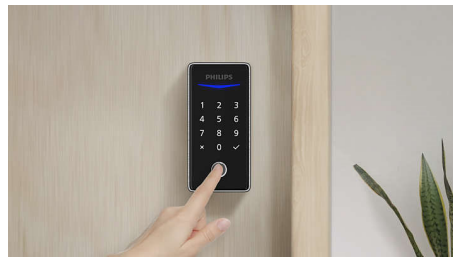

Fingerprint access

Your fingerprint is your key! This lock stores up to 20 PIN codes and 50 fingerprints. Unlocking your door with a PIN code or fingerprint is much easier and faster than using a key.

DDL210CP5KN0/37