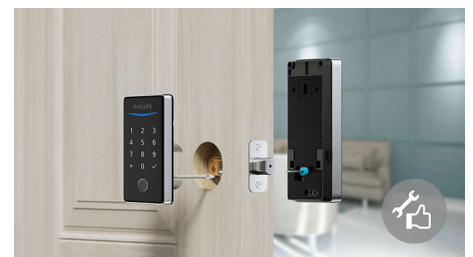

Philips 1000 series
Electronic deadbolt

Fingerprint unlock

Keyless
One-time PIN code
Easy assembling

DDL210CP5KN0

Fingerprint access

Instant and accurate identification

Your fingerprint is your key! This lock can record up to 50 fingerprints and 20 PIN codes. You can also share one-time PIN codes easily with your family members and friends, with no Bluetooth or Wi-Fi required.

Sleek design

Modern design fits your door. High quality touchscreen keypad, available in multiple finishes. This digital door lock improves doors of any style.

Simple sharing

Works with the Philips Home Access app to generate a one-time PIN remotely without a

Voice guide

Voice guidance guides you through the configuration of the lock without the need for an instruction manual. English, French, and Spanish voice guides are available.

Multiple alert functions

This electronic door lock is equipped with a lockout alarm, a low battery alert, away mode for vacations, privacy mode and other security features to ensure the safety of your home at all times. Safer and more secure, Philips electronic deadbolt brings a new smart experience.

Easy installation

The door lock installs in minutes with just a screwdriver and is suitable for most standard door preps.

Specifications

Design & Appearance

- Color: Satin Nickel
- Material: Aluminum alloy
- Bolt type: Dead bolt
- Keyway: SC1
- Connectivity: N/A