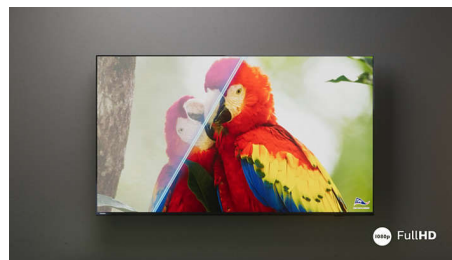

Full HD LED TV

Love everything you watch on this Full HD LED TV. The TV's processing engine optimises picture quality to deliver sharp images, rich colours and smooth motion. You get the best possible viewing experience every time.