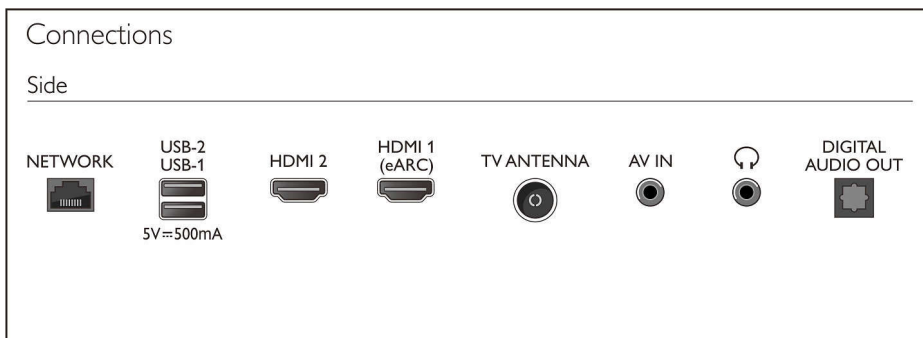

User Interaction

- Remote Control: Voice*

Sound

- Output power (RMS): 16W
- Speaker configuration: 8Wx2 speaker

Connectivity

- Number of HDMI connections: 2
- EasyLink (HDMI-CEC): One touch play, Remote control pass-through, System audio control, System standby
- Number of USBs: 2
- Wireless connection: Bluetooth 5.0, Wi-Fi 802.11ac, 2x2, Dual band
- Other connections: Headphone out, Antenna IEC75, Digital audio out (optical), Ethernet-LAN RJ-45, AV+R/L audio input (Mini)
- HEVC support
- HDMI eARC: HDMI1

Supported HDMI video features

- HDR: HDR10, HLG

Power

- Mains power: AC 100 -240 V 50/60Hz
- Ambient temperature: 5 °C to 35 °C
- Standby power consumption: <0.5W
- Power Saving Features: Auto switch-off timer, Picture mute (for radio)

Accessories

- Included accessories: 2 x AAA Batteries, Power cord, Quick start guide, Legal and safety brochure, Table top stand, Remote Control, User Manual

Dimensions

- Set Width: 956 mm
- Set Height: 567 mm
- Set Depth: 87 mm
- Product weight: 6 kg
- Set width (with stand): 956 mm
- Set height (with stand): 609 mm
- Set depth (with stand): 223 mm
- Product weight (+stand): 6.5 kg
- Box width: 1053 mm
- Box height: 610 mm
- Box depth: 115 mm
- Weight incl. Packaging: 8 kg
- Wall mount dimensions: 200 x 200 mm

- EPG and actual visibility (up to 8 days) is country and operator dependent.
- Philips TV Remote app and related functionalities vary per TV model, operator, and country, as well as smart device model and OS. For more details please visit: www.philips.com/TVRemoteapp.
- Smart TV app offerings vary per TV model and country. For more details please visit: www.philips.com/smarttv.
- Philips TV does not guarantee 100% interoperability with all HDMI CEC devices
- Its functionality is subject to ChromeCast built-in apps and smart devices. For more details, please visit ChromeCast built-in product pages.
- Amazon Prime is available in selected languages and countries.
- Disney+ subscription required. Subject to terms at <https://www.disneyplus.com> (c) 2020 Disney and its related entities. Disney+ is available in selected languages and countries.
- Netflix subscription required. Subject to terms at <https://www.netflix.com>
- Image depicted on the website are non-contractual pictures. Please always refer to the actual TV that are sold in the retail or stores.
- Google TV is the name of this device's software experience and a trademark of Google LLC.
- Google TV is the name of this device's software experience and a trademark of Google LLC. YouTube, Ok Google and other marks are trademarks of Google LLC.
- Images are for illustrative purposes

Issue date 2024-05-26

Version: 9.9.2

EAN: 87 18863 04325 7

© 2024 Koninklijke Philips N.V.
All Rights reserved.

Specifications are subject to change without notice.
Trademarks are the property of Koninklijke Philips N.V.
or their respective owners.

www.philips.com