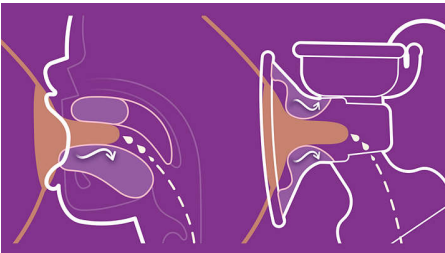

Store breast milk securely

- For safe storage and transport
- Ultimate protection for your breast milk

Highlights

Natural motion Technology

Express more milk in less time* with a cushion that stimulates and expresses milk just like your baby. It seamlessly adjusts from stimulation mode to expression mode, and applies just the right amount of nipple stimulation and suction for maximum milk flow. Based on milk flow initiation time (time to Milk Ejection Reflex - MER) results.*

Adaptive silicone cushion

The silicone cushion gently flexes and adapts to fit your unique nipple's size and shape. Fits 99.98% of all nipple sizes.

Personalise your needs

Finely tune every session to your needs with a wide range of stimulation and expression settings. Our breast pump offers 8 stimulation and 16 expression levels for a personalised experience.