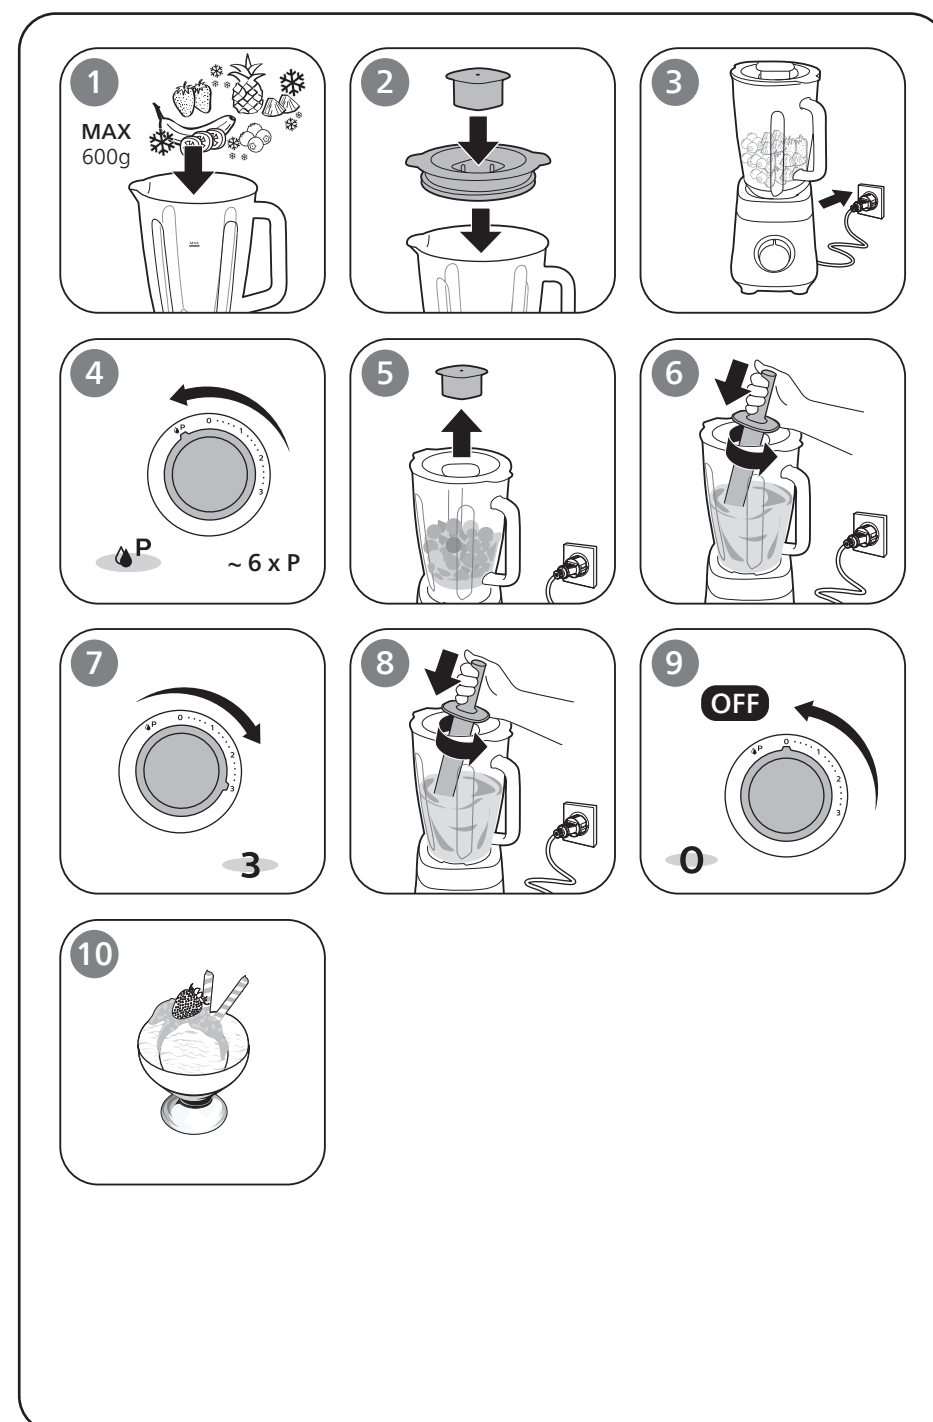

3

- **EN** Welcome, Get started!
  MS Selamat datang, mari bermula!
  TR Hoş geldiniz, şimdi başlayalım!
- **EN** Registration and Benefits
  MS Pendaftaran dan Manfaat
  TR Kayıt ve Faydalar
- **EN** Download app
  MS Muat turun aplikasi
  TR Uygünlüğü indir
- **EN** Quick start
  MS Mula pantas
  TR Hızlı başlangıç
- **EN** Digital manual
  MS Manual digital
  TR Dijital el kitabı