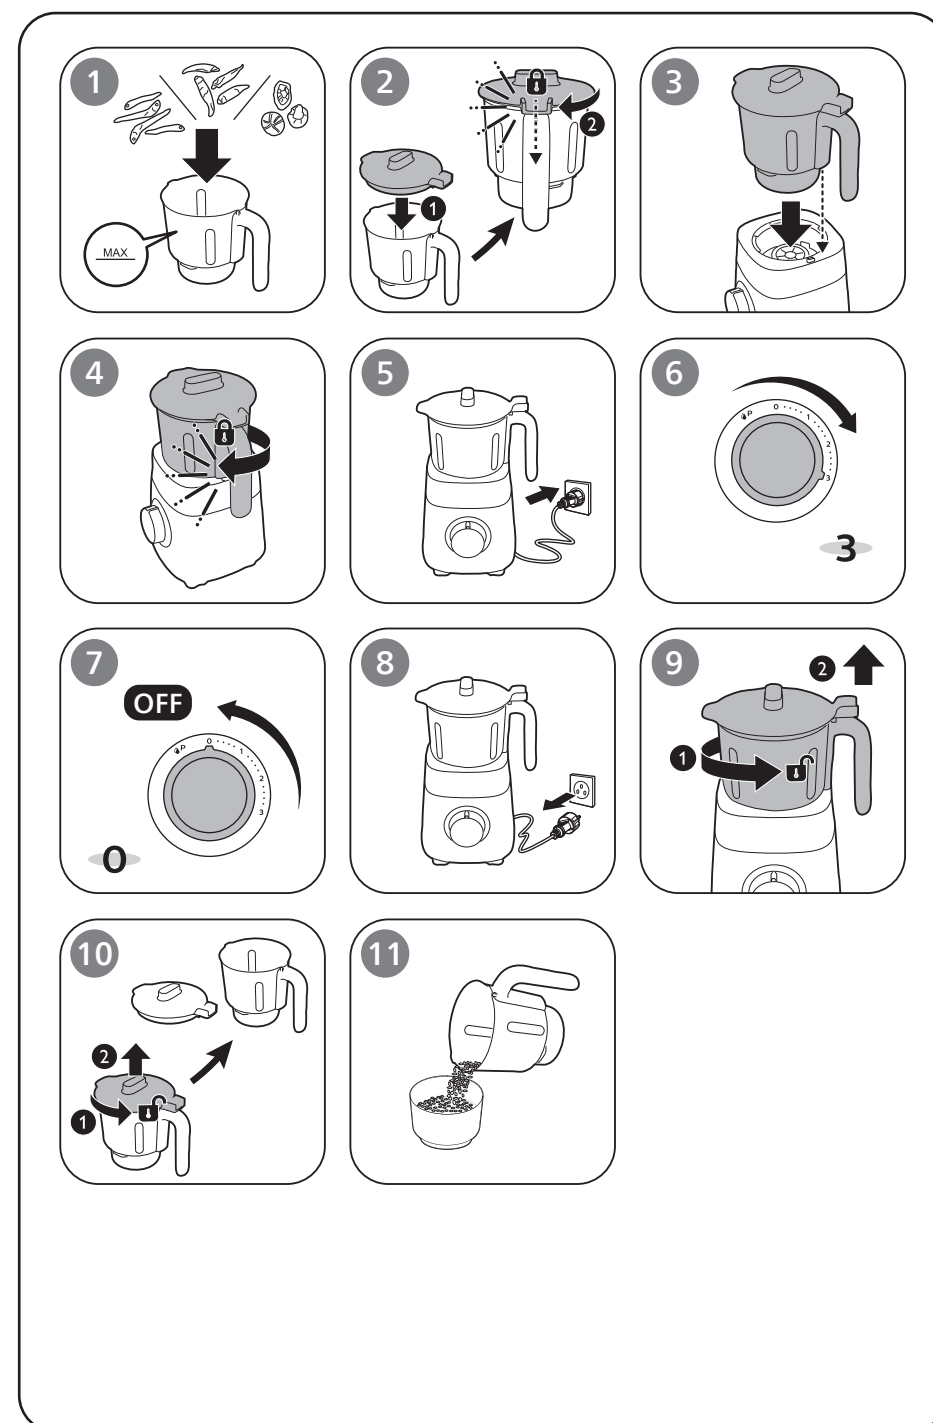

**4** **HR3032, HR3033**

**5** **HR3033**

**6** **HR3034**

**7** **HR3031**

**8**

		Kg (MAX)	Icon	(MAX)
		1500 ml	3	60 - 90 sec.
		1500 ml	3	30 - 60 sec.
		6 x		5 x P - 6 x P
		600 g	+ 3	3 min.
		50 - 150 g		5 x P - 6 x P
		60 g	3	5 x P - 10 x P
		75 g		15 sec.
		100 g		25 sec.
		25 - 150 g		30 sec.
		25 - 50 g		30 sec.
		5 - 25 g	3	30 sec.
		25 - 75 g		30 sec.
		20-40 g		10 sec.
		150 g		10 sec.

**8**

		Kg (MAX)	Icon	(MAX)
		300 g	3	60 sec.
		30 g	3	60 sec.
		50 g	3	30 sec.
		50 g	3	30 sec.
		50 g	3	60 sec.
		8 x	3	30 sec.
		200 g	3	1 min
		300 ml	3	1 min
		200 g	3	1 min

→ → 2.5x2.5x2.5 cm

**9**