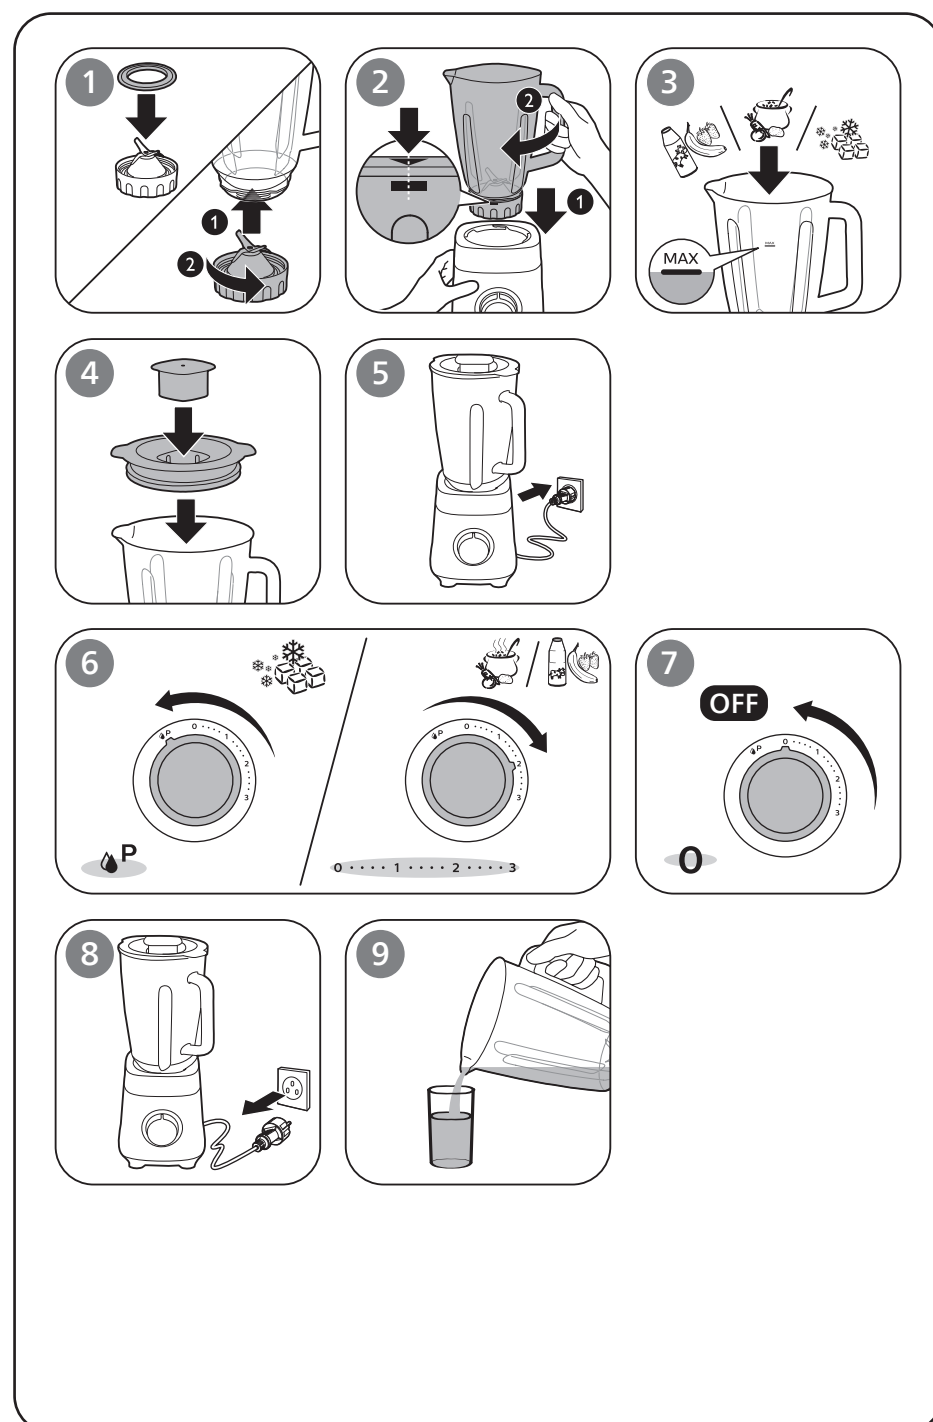

Welcome,
Get started!

home.id/welcome

Registration and Benefits

Download app

Quick start

Digital manual

1

2

3

- **EN** Welcome, Get started!
  MS Selamat datang, mari bermula!
  TR Hoş geldiniz, şimdi başlayalım!
- **EN** Registration and Benefits
  MS Pendaftaran dan Manfaat
  TR Kayıt ve Faydalar
- **EN** Download app
  MS Muat turun aplikasi
  TR Uygünlüğü indir
- **EN** Quick start
  MS Mula pantas
  TR Hızlı başlangıç
- **EN** Digital manual
  MS Manual digital
  TR Dijital el kitabı

4 **HR3032, HR3033**

5 **HR3033**

6 **HR3034**

7 **HR3031**

8

		Kg (MAX)	Icon	(MAX)
		1500 ml	3	60 - 90 sec.
		1500 ml	3	30 - 60 sec.
		6 x		5 x P - 6 x P
		600 g	+ 3	3 min.
		50 - 150 g		5 x P - 6 x P
		60 g	3	5 x P - 10 x P
		75 g		15 sec.
		100 g		25 sec.
		25 - 150 g		30 sec.
		25 - 50 g		30 sec.
		5 - 25 g	3	30 sec.
		25 - 75 g		30 sec.
		20-40 g		10 sec.
		150 g		10 sec.

8

		Kg (MAX)	Icon	(MAX)
		300 g	3	60 sec.
		30 g	3	60 sec.
		50 g	3	30 sec.
		50 g	3	30 sec.
		50 g	3	60 sec.
		8 x	3	30 sec.
		200 g	3	1 min
		300 ml	3	1 min
		200 g	3	1 min

→ → 2.5x2.5x2.5 cm

9

	Icon	Icon	Icon