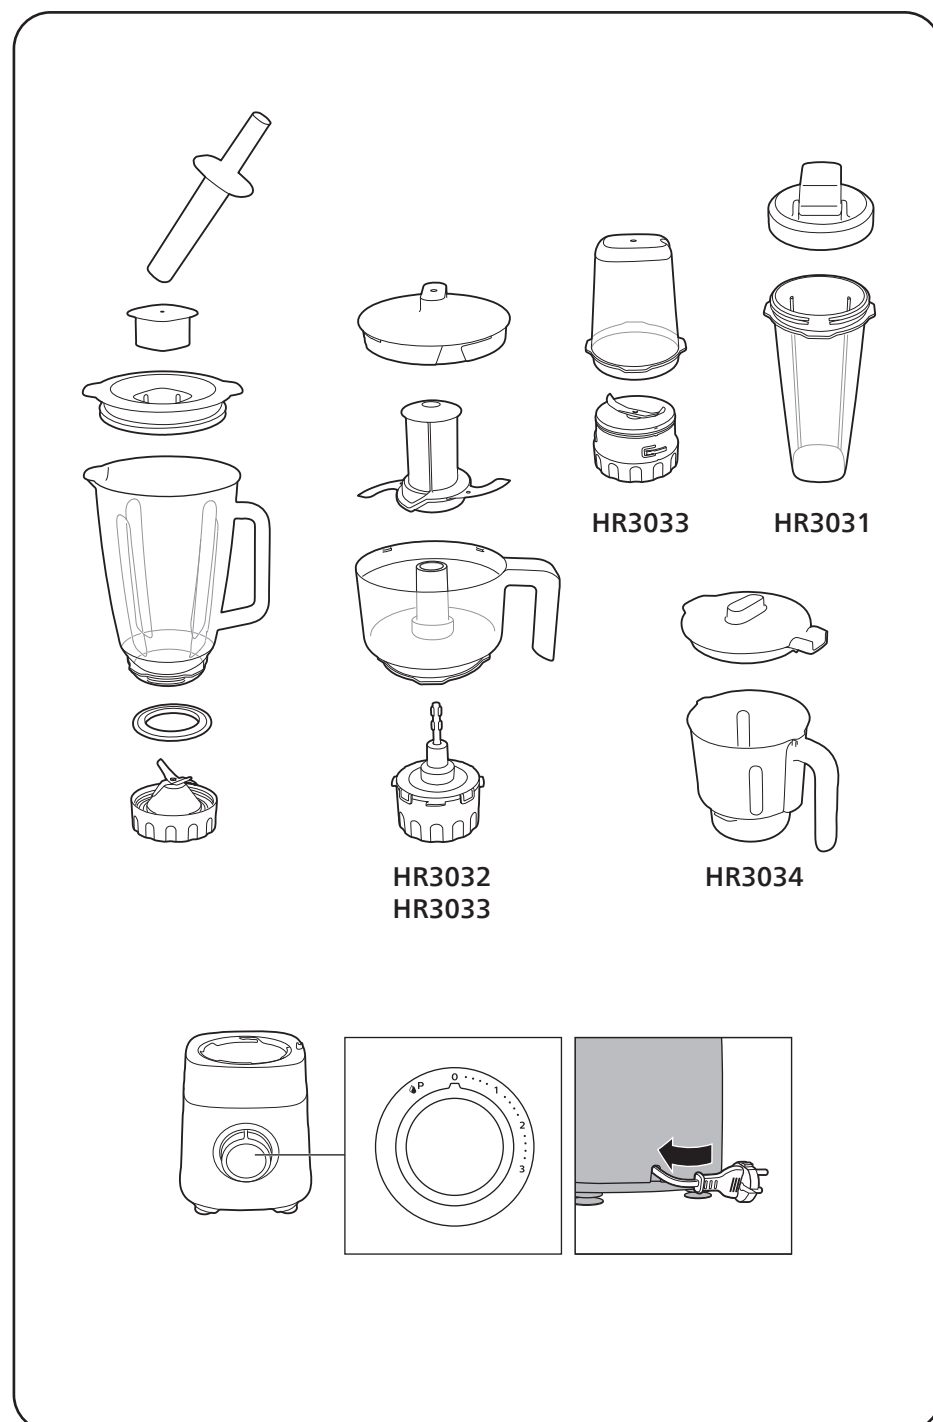

Welcome,
Get started!

home.id/welcome

Registration and Benefits

Download app

Quick start

Digital manual

1