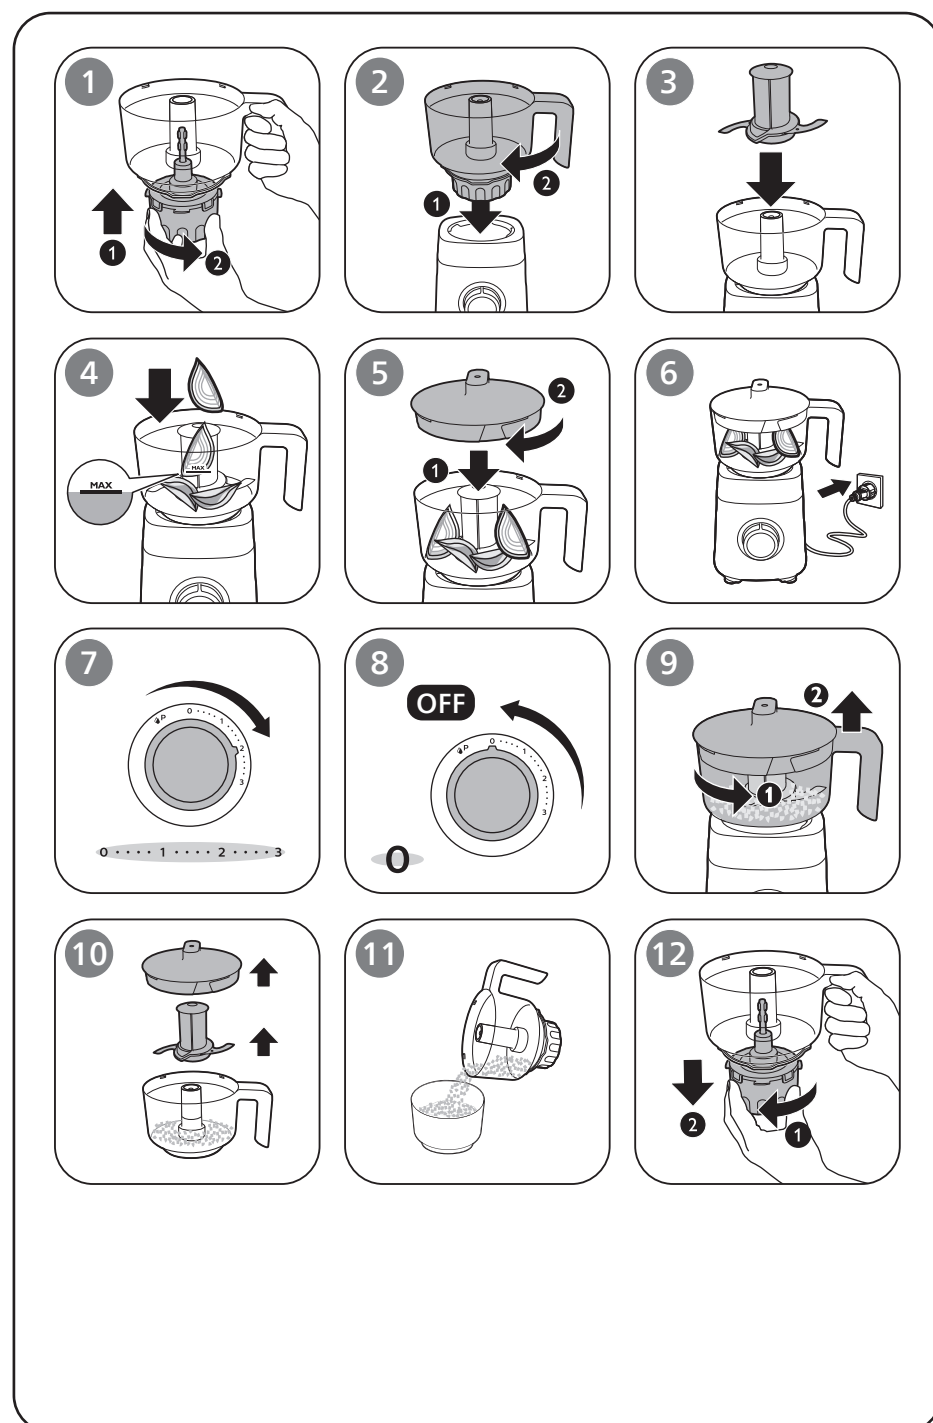

**4** **HR3032, HR3033**

**5** **HR3033**

**6** **HR3034**

**7** **HR3031**

**8**

		Kg (MAX)	Icon	(MAX)
		1500 ml	3	60 - 90 sec.
		1500 ml	3	30 - 60 sec.
		6 x		5 x P - 6 x P
		600 g	+ 3	3 min.
		50 - 150 g		5 x P - 6 x P
		60 g	3	5 x P - 10 x P
		75 g		15 sec.
		100 g		25 sec.
		25 - 150 g		30 sec.
		25 - 50 g		30 sec.
		5 - 25 g	3	30 sec.
		25 - 75 g		30 sec.
		20-40 g		10 sec.
		150 g		10 sec.

**8**

		Kg (MAX)	Icon	(MAX)
		300 g	3	60 sec.
		30 g	3	60 sec.
		50 g	3	30 sec.
		50 g	3	30 sec.
		50 g	3	60 sec.
		8 x	3	30 sec.
		200 g	3	1 min
		300 ml	3	1 min
		200 g	3	1 min

→ → 2.5x2.5x2.5 cm

**9**