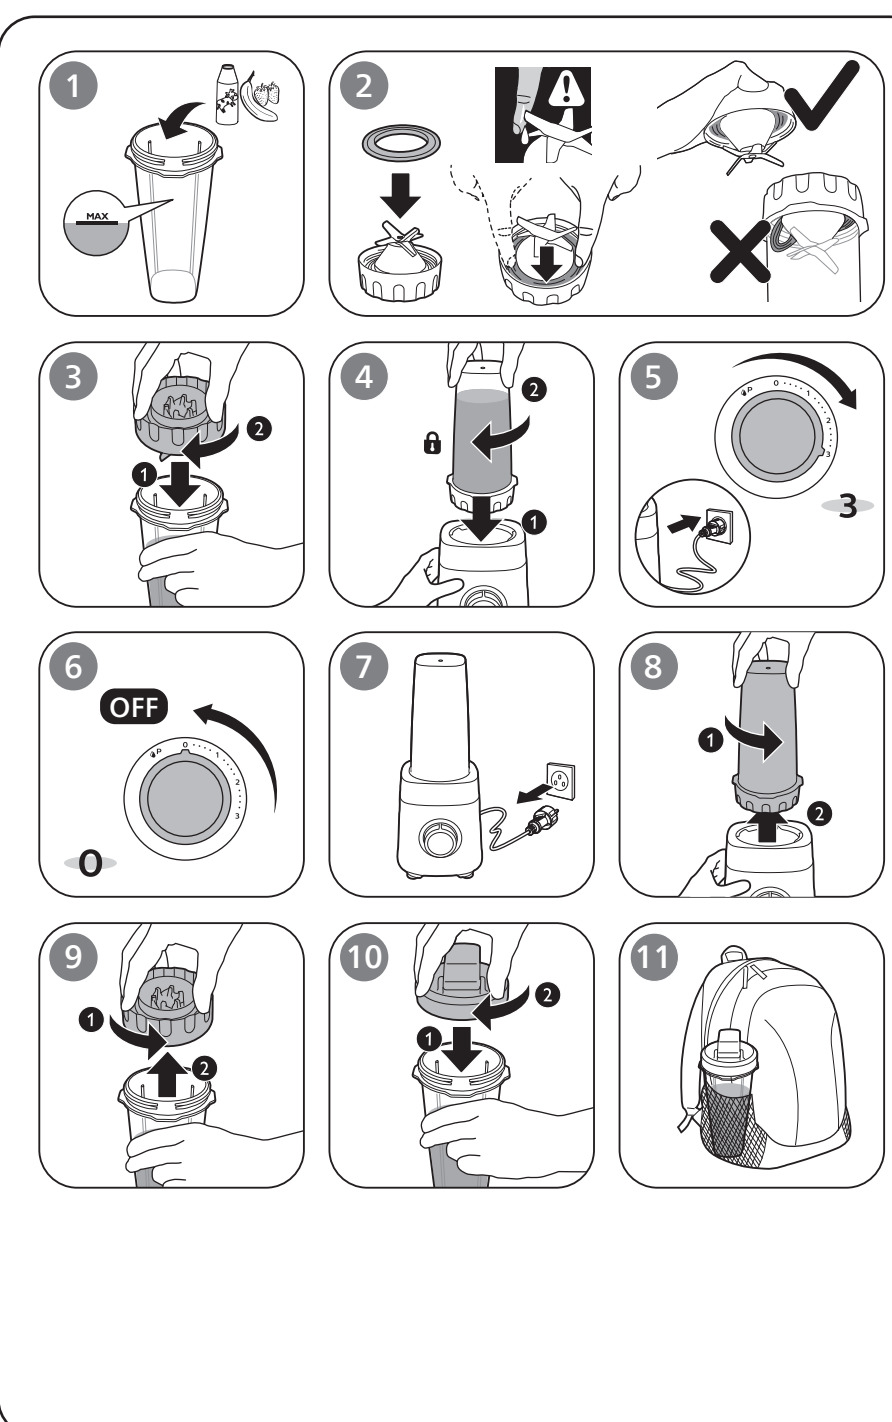

**4** **HR3032, HR3033**

**5** **HR3033**

**6** **HR3034**

**7** **HR3031**

**8**

		Kg (MAX)	Icon	(MAX)
		1500 ml	3	60 - 90 sec.
		1500 ml	3	30 - 60 sec.
		6 x		5 x P - 6 x P
		600 g	+ 3	3 min.
		50 - 150 g		5 x P - 6 x P
		60 g	3	5 x P - 10 x P
		75 g		15 sec.
		100 g		25 sec.
		25 - 150 g		30 sec.
		25 - 50 g		30 sec.
		5 - 25 g	3	30 sec.
		25 - 75 g		30 sec.
		20-40 g		10 sec.
		150 g		10 sec.

**8**

		Kg (MAX)	Icon	(MAX)
		300 g	3	60 sec.
		30 g	3	60 sec.
		50 g	3	30 sec.
		50 g	3	30 sec.
		50 g	3	60 sec.
		8 x	3	30 sec.
		200 g	3	1 min
		300 ml	3	1 min
		200 g	3	1 min

→ → 2.5x2.5x2.5 cm

**9**