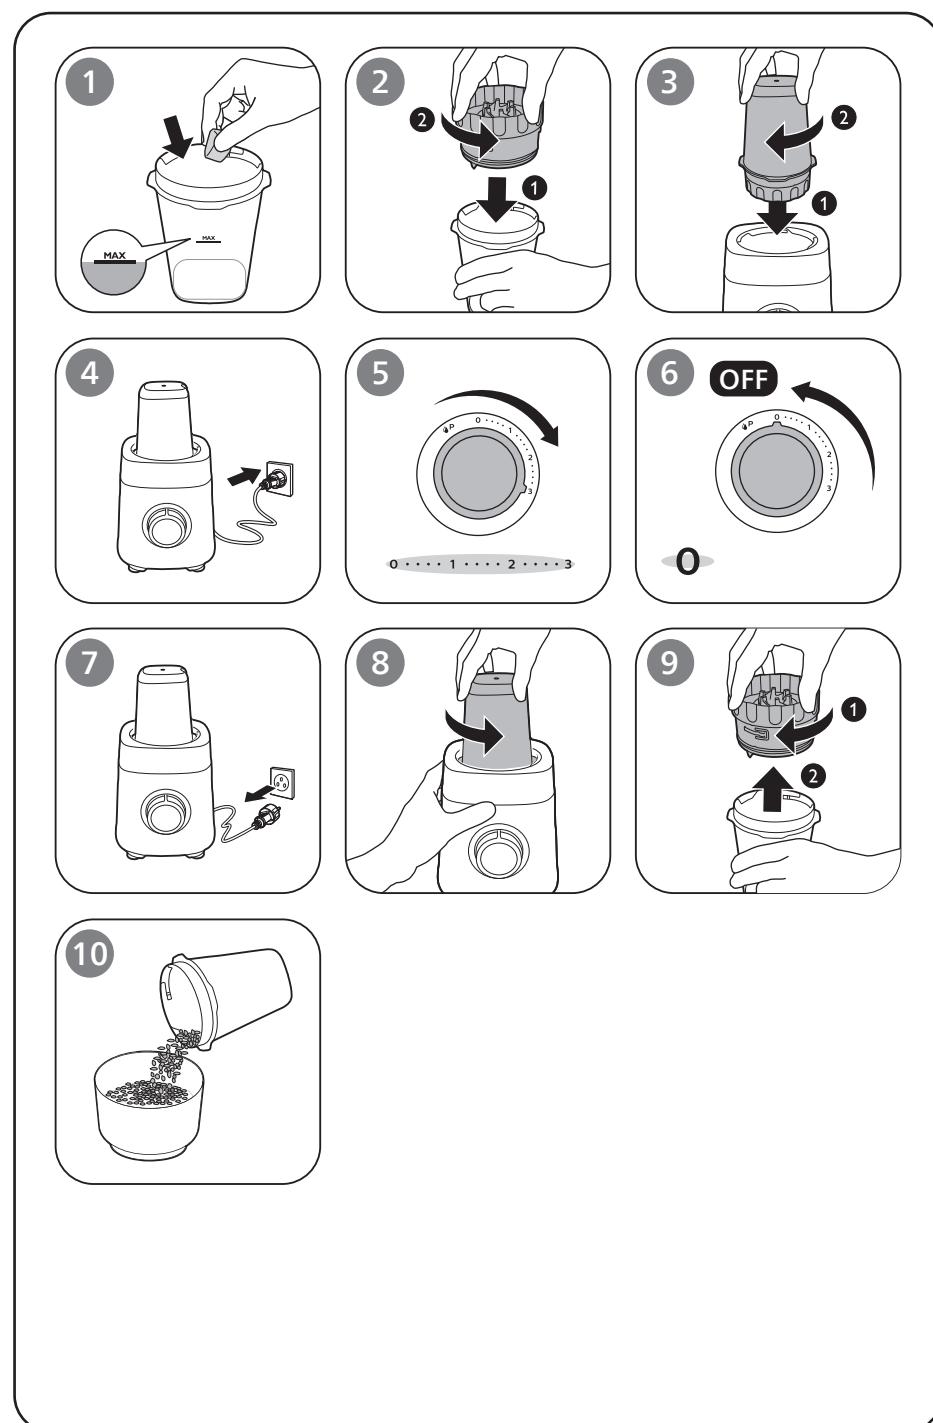

**4** **HR3032, HR3033**

**5** **HR3033**

**6** **HR3034**

**7** **HR3031**

**8**

		Kg (MAX)	Icon	(MAX)
		1500 ml	3	60 - 90 sec.
		1500 ml	3	30 - 60 sec.
		6 x		5 x P - 6 x P
		600 g	+ 3	3 min.
		50 - 150 g		5 x P - 6 x P
		60 g	3	5 x P - 10 x P
		75 g		15 sec.
		100 g		25 sec.
		25 - 150 g		30 sec.
		25 - 50 g		30 sec.
		5 - 25 g	3	30 sec.
		25 - 75 g		30 sec.
		20-40 g		10 sec.
		150 g		10 sec.

**8**

		Kg (MAX)	Icon	(MAX)
		300 g	3	60 sec.
		30 g	3	60 sec.
		50 g	3	30 sec.
		50 g	3	30 sec.
		50 g	3	60 sec.
		8 x	3	30 sec.
		200 g	3	1 min
		300 ml	3	1 min
		200 g	3	1 min

→ → 2.5x2.5x2.5 cm

**9**